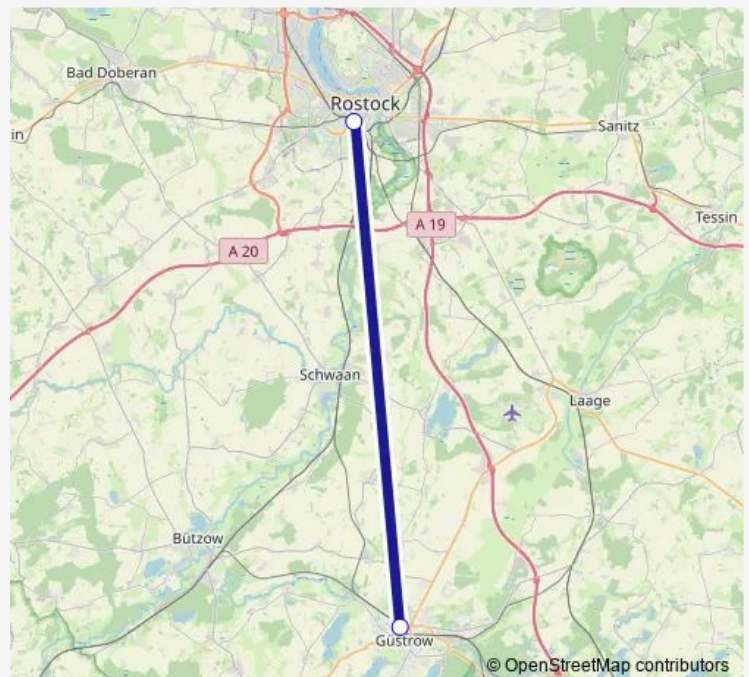

Suburban Railway 2X

[Go to website](#)

Direction

Rostock Hauptbahnhof — Güstrow Bahnhof

2 stops

[Open route schedule](#)

Rostock Hauptbahnhof

Güstrow Bahnhof

Route schedule

Rostock Hauptbahnhof — Güstrow Bahnhof

Monday 15:33-17:33

Tuesday 15:33-17:33

Wednesday 15:33-17:33

Thursday 15:33-17:33

Friday 15:33-17:33

Saturday —

Sunday —

Route info

Direction: Rostock Hauptbahnhof

Stops: 2

Trip Duration: 0 hour 21 min

■ 2X

Direction

Güstrow Bahnhof — Rostock Hauptbahnhof