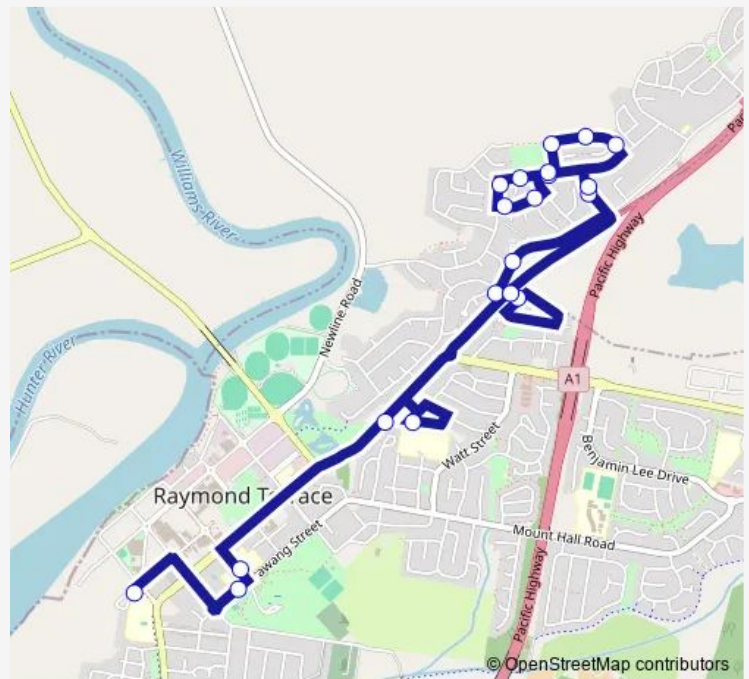

Rees James Rd Before Alton Rd

Rees James Rd After Alton Rd

Bellevue St After Rees James Rd

Dawson Rd Opp Holwell Cct

Dawson Rd At Woodlands Pl

Beaton Av At Dawson Rd

Fairchild St After Beaton Av

Fairchild St Opp Cooper Pl

Dawson Rd At Holwell Cct

Holwell Cct Opp Holt Pl

37 Holwell Cct

Holwell Cct Opp Loftus Pl

Bellevue St After Dawson Rd

Dresden Pl At Acacia Av

Dresden Pl At Adelaide St

Irrawang Public School, Vogele Pl

Adelaide St Opp Jack Johnson Trotting Park

St Brigid's Parish School, William St

Raymond Terrace Community Hall, Irrawang St

Raymond Terrace Primary School, Sturgeon St

Route schedule

Rees James Rd Before Alton Rd — Raymond Terrace Primary School, Sturgeon St

Monday	08:12
Tuesday	08:12
Wednesday	08:12
Thursday	08:12
Friday	08:12
Saturday	—
Sunday	—

Route info

Direction: Rees James Rd Before Alton Rd

Stops: 20

Trip Duration: 0 hour 28 min

0112 — Rees James Rd to St Brigids PS and Raymond Terrace Ps **BusMaps**