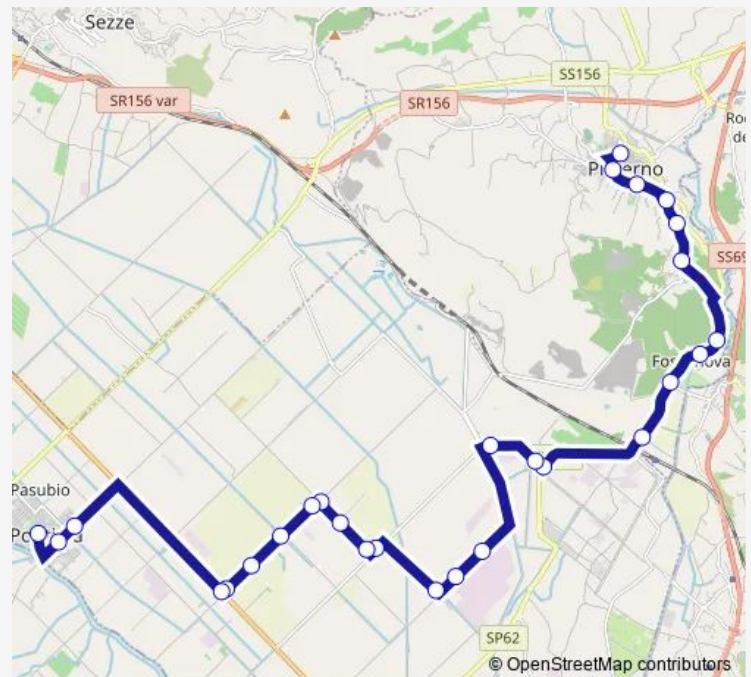

Route schedule

Priverno | Terminal Bus | Ist. Superiore T. Rossi # f3429 —
Pontinia | Piazza Pio VI # f3326

Monday 14:30

Tuesday 14:30

Wednesday 14:30

Thursday 14:30

Friday 14:30

Saturday —

Sunday —

Route info

Direction: Priverno | Terminal Bus | Ist. Superiore T. Rossi # f3429

Stops: 28

Trip Duration: 0 hour 41 min

Priverno - Pontinia # Pv142a

Pontinia | Via Migliara 50 Str. Schiazza # f3762

Pontinia | Via Migliara 50, 783 # f3763