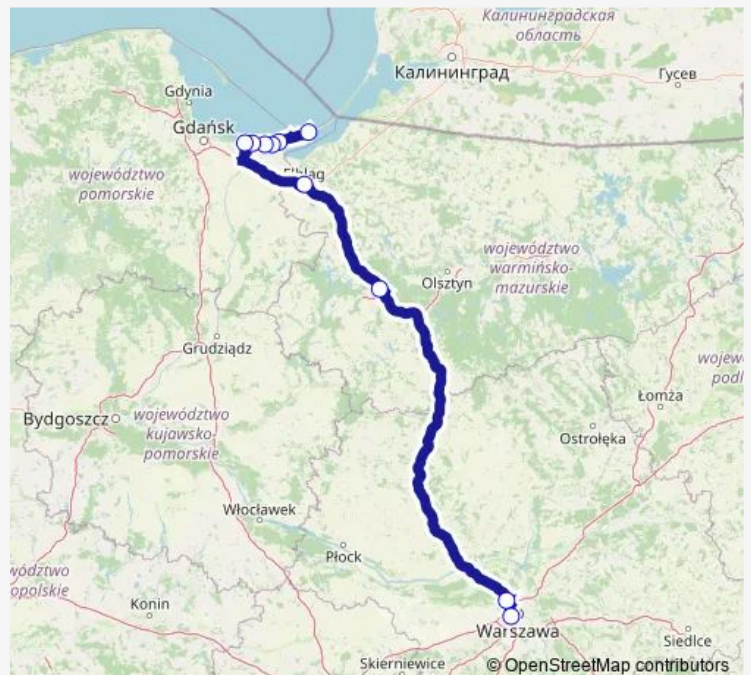

Bus Flixbus 1201 Krynica Morska - Warsaw

[Go to website](#)

Direction

Krynica Morska, Bus Station — Warsaw, Wiatraczna

12 stops

[Open route schedule](#)

Krynica Morska, Bus Station

Katy Rybackie, Rybacka Street

Warsaw, National Stadium 02

Warsaw, Wiatraczna

Route schedule

Krynica Morska, Bus Station — Warsaw, Wiatraczna

Monday	12:25
Tuesday	12:25
Wednesday	12:25-14:15
Thursday	12:25
Friday	12:25
Saturday	12:25
Sunday	12:25

Route info

Direction: Krynica Morska, Bus Station

Stops: 12

Trip Duration: 6 hour 0 min

Flixbus 1201 — Krynica Morska - Warsaw

Direction

Warsaw, Bus Station West — Krynica Morska, Bus Station

10 stops

Thursday 04:55

Friday 04:55

Saturday 04:55

Sunday 04:55

Route info

Direction: Warsaw, Wiatraczna

Stops: 12

Trip Duration: 5 hour 55 min