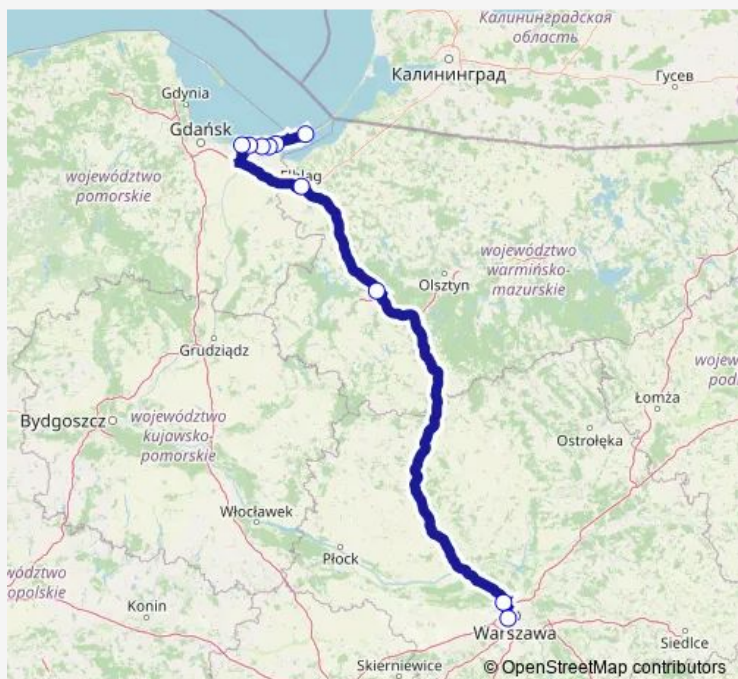

Bus FlixBus 1201 Krynica Morska - Warsaw

[Go to website](#)

**Direction**

Krynica Morska, Bus Station — Warsaw, Bus Station West

10 stops

[Open route schedule](#)

Krynica Morska, Bus Station

Katy Rybackie, Rybacka Street

**Route schedule**

Krynica Morska, Bus Station — Warsaw, Bus Station West

Monday —

Tuesday —

Wednesday —

Thursday 15:40-17:30

Friday 15:40

Saturday 15:40

Sunday 15:40

**Route info**

Direction: Krynica Morska, Bus Station

Stops: 10

Route Duration: 5 hour 45 min

FlixBus 1201 — Krynica Morska - Warsaw