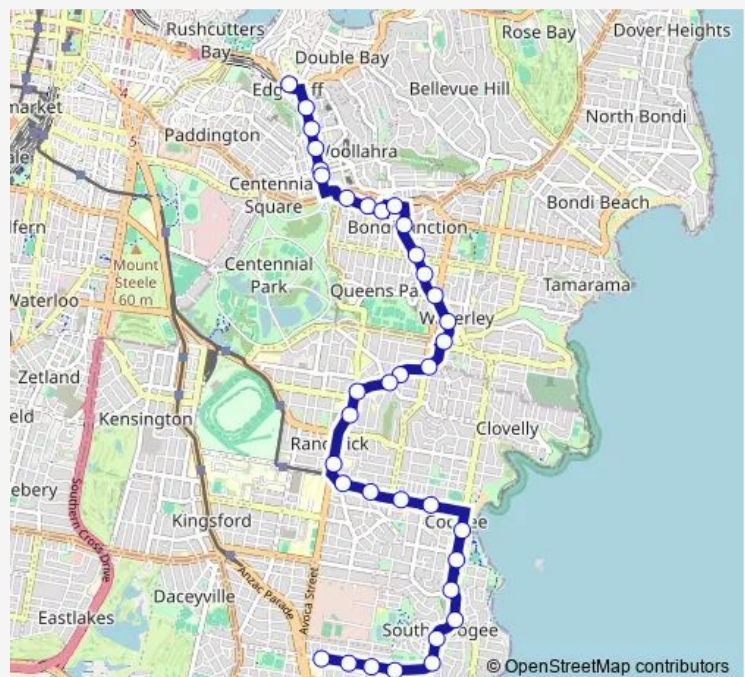

Ocean St After Albert St

Ocean St At Trelawney St

Ocean St At Wellington St

Ocean St At Queen St

Ocean St At Queen St

Oxford St At Nelson St

Oxford St Opp Denison St

Oxford St At Newland St

Frenchmans Rd At Kemmis St

Frenchmans Rd At Clovelly Rd

Frenchmans Rd At Avoca St

Avoca St At Eulalie Av

Route schedule

Edgecliff Station, Stand K — Maroubra Junction Public School, Moverley Rd

Monday 07:45

Tuesday 07:45

Wednesday 07:45

Thursday 07:45

Friday 07:45

Saturday —

Sunday —

Route info

Direction: Edgecliff Station, Stand K

Stops: 36

Trip Duration: 0 hour 39 min

719e — Edgecliff to Sydney French School

Sacred Heart Primary School, Avoca St

Coogee Bay Rd After Belmore Rd

Coogee Bay Rd At St Luke St

Coogee Bay Rd At Melody St

St Brigid's Primary School, Coogee Bay Rd