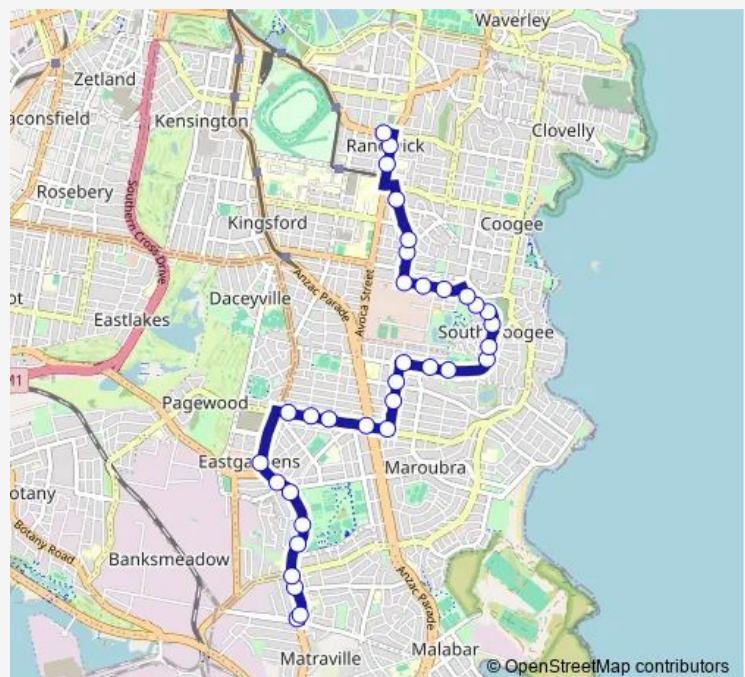

Maroubra Rd At Hannan St

Maroubra Rd At Anzac Pde

Maroubra Rd At Garden St

Garden St At Gale Rd

Garden St After Storey St

Moverly Rd At Garden St

Moverly Rd After Cooper St

South Coogee Bowling Club, Moverly Rd

Moverly Rd At Austrias Av

Moverly Rd Opp South Coogee Public School

### Route schedule

Perry St At Bunnerong Rd — Marcellin College, Alison Rd

Monday 07:26

Tuesday 07:26

Wednesday 07:26

Thursday 07:26

Friday 07:26

Saturday —

### Route info

Direction: Perry St At Bunnerong Rd

Stops: 34

Trip Duration: 0 hour 29 min

616e — Perry St at Bunnerong Rd to Marcellin College

Elphinstone Rd At Jacaranda Pl

Elphinstone Rd Opp Iluka Pl

Elphinstone Rd Opp Yamba Pl