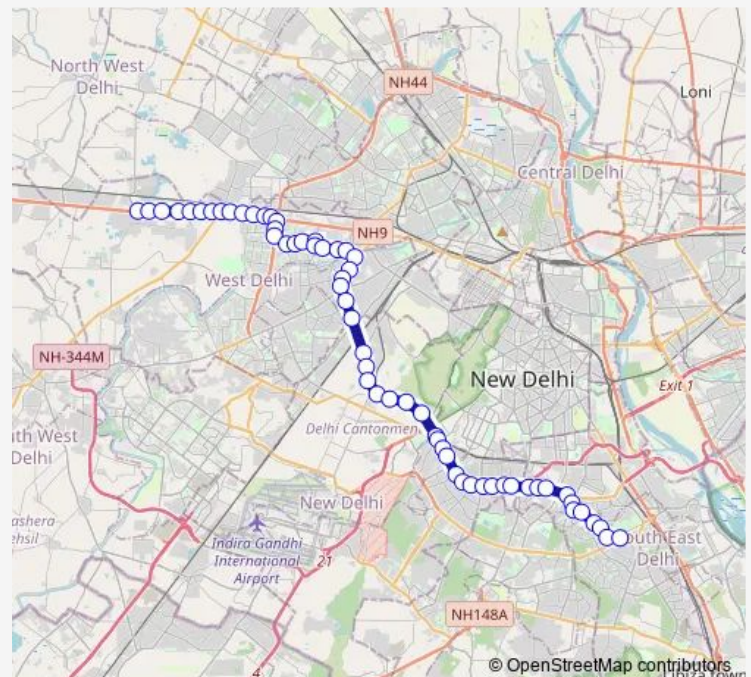

Paschim Vihar A3 Mother Dairy

Paschim Vihar Road No 29

Paschim Puri Paschim Vihar

Route schedule

Mundka Village (Metro Station) — Nehru Place Terminal

Monday 05:30-21:05

Tuesday 05:30-21:05

Wednesday 05:30-21:05

Thursday 05:30-21:05

Friday 05:30-21:05

Saturday 05:30-21:05

Sunday 05:30-21:05

Route info

Direction: Mundka Village (Metro Station)

Stops: 59

Trip Duration: 2 hour 8 min