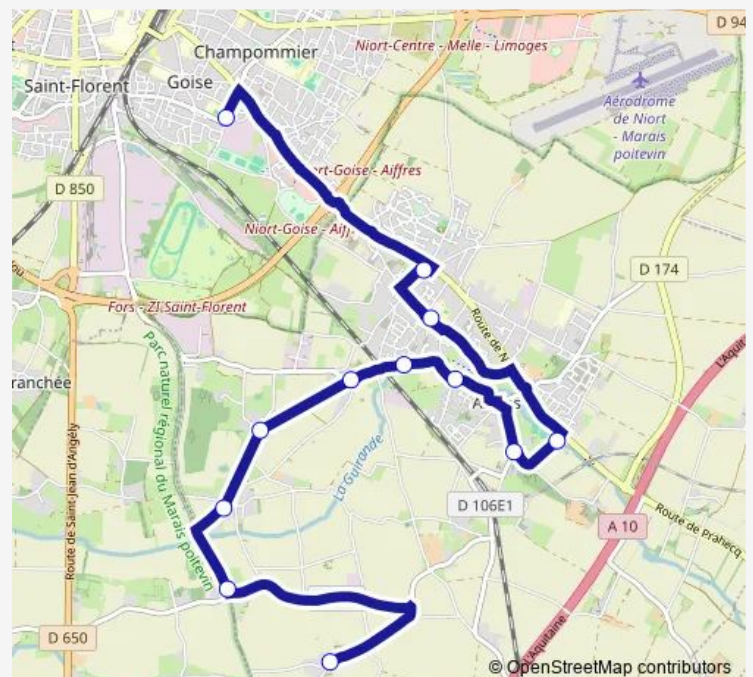

Bus C511 Aiffres - Collège Philippe de Commynes

[Go to website](#)

Direction

Baguillon — Collège Philippe DE Commynes

12 stops

[Open route schedule](#)

Baguillon

Pied Blanc

BAS Maire

Haut Maire

Saint Maurice

Roussellerie

LA Digue

Croix Hosanniere

Tartalin

Salle Omnisports

LA Moie Lot

Collège Philippe DE Commynes

Route schedule

Baguillon — Collège Philippe DE Commynes

Monday 07:23

Tuesday 07:23

Wednesday 07:23

Thursday 07:23

Friday 07:23

Saturday —

Sunday —

Route info

Direction: Baguillon

Stops: 12

Trip Duration: 0 hour 42 min

■ C511 — Aiffres - Collège Philippe de Commynes