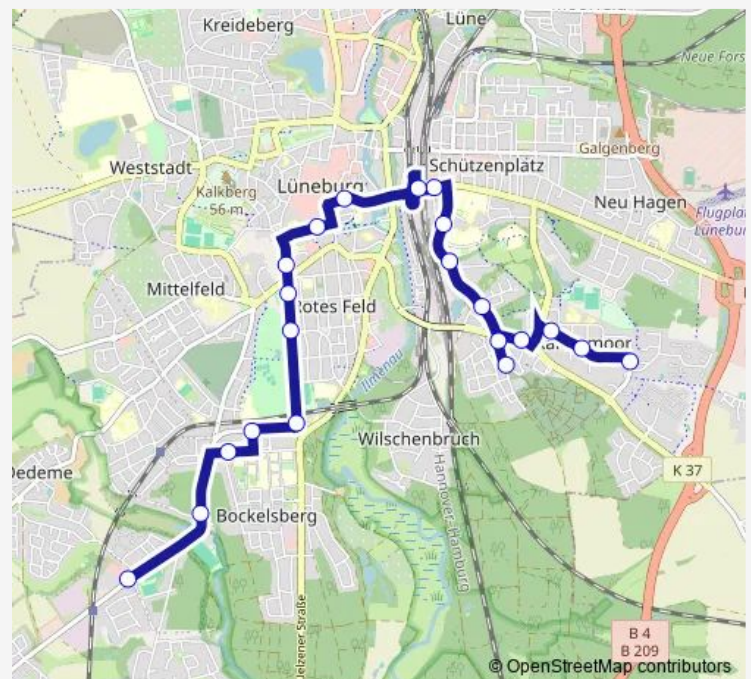

Lüneburg, Kurpark

Lüneburg, Uelzener Straße (Kurzentrum)

Lüneburg, Postamt

Lüneburg, Wallstraße (Theater)

Route schedule

Lüneburg, Eintracht-Sportplatz — Lüneburg, Wilhelm-Leuschner-Straße

Monday 04:49-21:49

Tuesday 04:49-21:49

Wednesday 04:49-21:49

Thursday 04:49-21:49

Friday 04:49-21:49

Saturday 05:49-20:49

Sunday 08:49-19:49

Route info

Direction: Lüneburg, Eintracht-Sportplatz

Stops: 31

Trip Duration: 0 hour 44 min

Lüneburg, Am Sande

Bf. Lüneburg (Zob)

Lüneburg, Am Schwalbenberg

Lüneburg, Blümchensaal

Lüneburg, Kurt-Schumacher-Straße

Lüneburg, Schäferfeld

Monday	—
Tuesday	—
Wednesday	—
Thursday	04:14-21:09
Friday	04:14-21:09
Saturday	05:47-20:09
Sunday	09:09-19:09

Route info

Direction: Lüneburg, Wilhelm-Leuschner-Straße

Stops: 19

Trip Duration: 0 hour 40 min