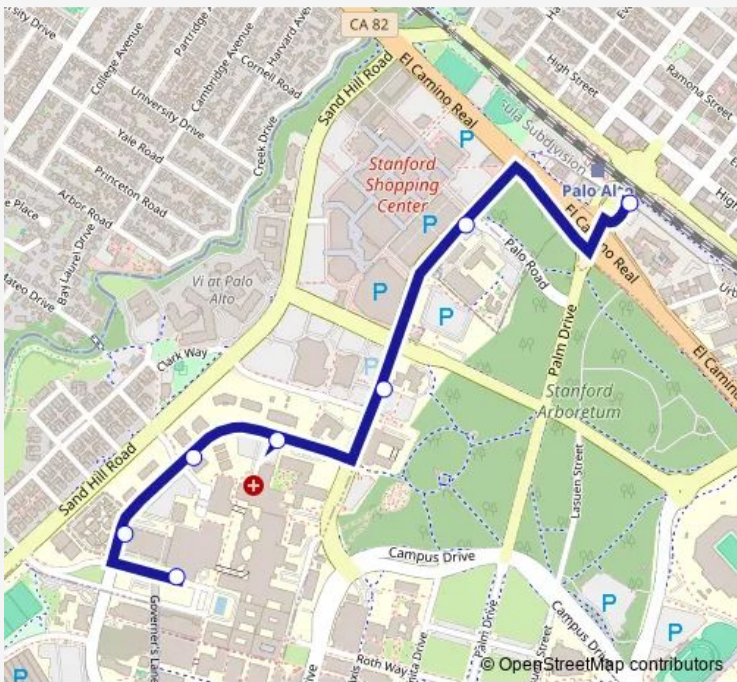

## Bus MC Medical Center

[Go to website](#)

**Direction**  
 University Circle @ Platform East — 500 Pasteur Drive - MC Line  
 10 stops  
[Open route schedule](#)

- University Circle @ Platform East
- On Quarry Road @ Stanford Shopping Center
- On Quarry Road @ Sweet Olive Way
- On Quarry Road Across From Psychiatry Building
- On Quarry Road @ Vineyard Lane
- On Welch Road Across From Lpch
- 780 Welch Road
- 900 Welch Road
- 1000 Welch Road
- 500 Pasteur Drive - MC Line

Route schedule  
 University Circle @ Platform East — 500 Pasteur Drive - MC Line

Monday	05:16-18:19
Tuesday	05:16-18:19
Wednesday	05:16-18:19
Thursday	05:16-18:19
Friday	05:16-18:19
Saturday	—
Sunday	—

**Route info**  
 Direction: University Circle @ Platform East  
 Stops: 10  
 Trip Duration: 0 hour 15 min

**Direction**

500 Pasteur Drive - MC Line — University Circle @ Platform East

7 stops

[Open route schedule](#)

**Route schedule**

500 Pasteur Drive - MC Line — University Circle @ Platform East

Monday 05:29-18:34

Tuesday 05:29-18:34

Wednesday 05:29-18:34

Thursday 05:29-18:34

Friday 05:29-18:34

Saturday —