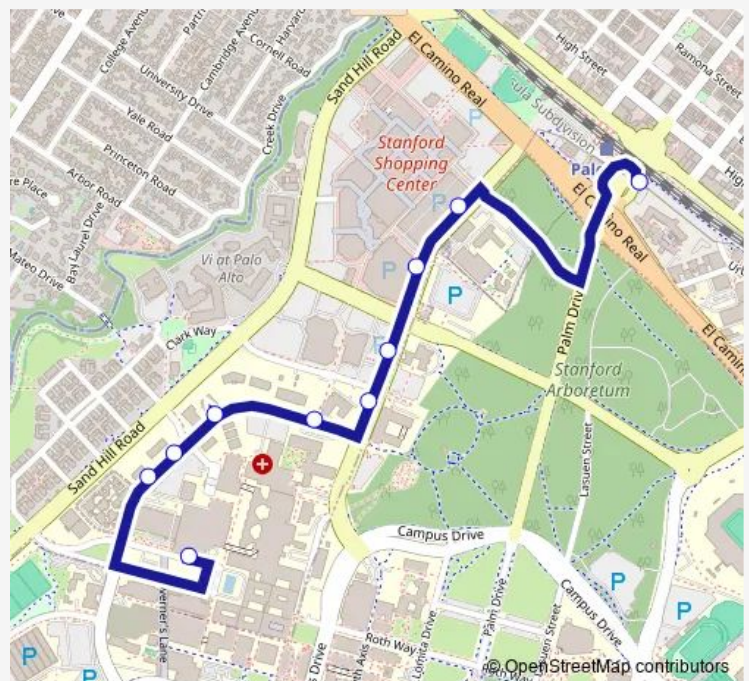

Direction

University Circle @ Platform East — 500 Pasteur Drive - MC Line

10 stops

[Open route schedule](#)

University Circle @ Platform East

On Quarry Road @ Stanford Shopping Center

On Quarry Road @ Sweet Olive Way

On Quarry Road Across From Psychiatry Building

On Quarry Road @ Vineyard Lane

On Welch Road Across From Lpch

780 Welch Road

900 Welch Road

1000 Welch Road

500 Pasteur Drive - MC Line

Route schedule

University Circle @ Platform East — 500 Pasteur Drive - MC Line

Monday 05:16-18:18

Tuesday 05:16-18:18

Wednesday 05:16-18:18

Thursday 05:16-18:18

Friday 05:16-18:18

Saturday —

Sunday —

Route info

Direction: University Circle @ Platform East

Stops: 10

Trip Duration: 0 hour 13 min

Direction

500 Pasteur Drive - MC Line — University Circle @ Platform East

7 stops

[Open route schedule](#)