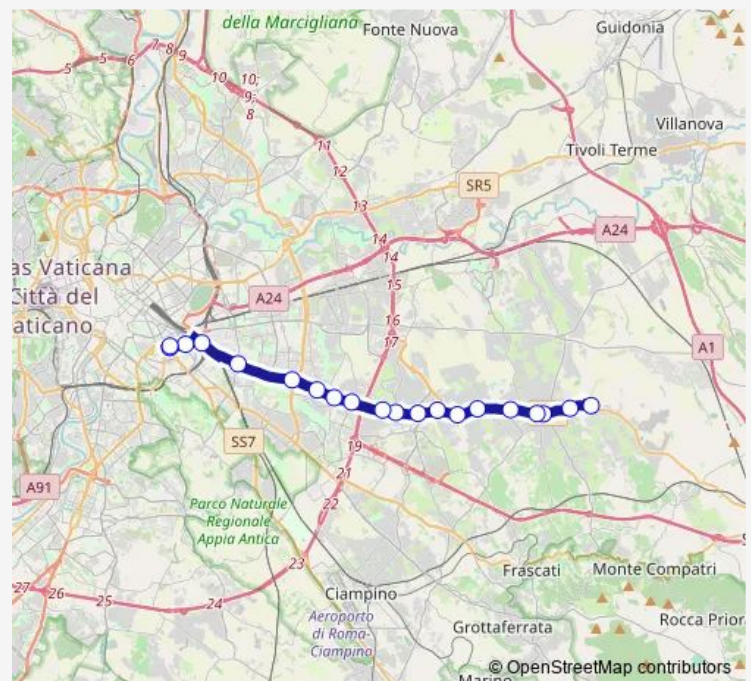

Brindisi-SAN Giovanni (MA - Mc)

SAN Giovanni (MA-Mc)

Route schedule

Pantano (Mc) — SAN Giovanni (MA-Mc)

Monday 20:15-23:30

Tuesday 20:15-23:30

Wednesday 20:15-23:30

Thursday 20:15-23:30

Friday 20:15-01:30⁺¹

Saturday 05:30-01:30⁺¹

Sunday 05:30-23:30

Route info

Direction: Pantano (Mc)

Stops: 20

Trip Duration: 1 hour 4 min

■ Mc

Direction

SAN Giovanni (MA-Mc) — Pantano (Mc)

21 stops

[Open route schedule](#)

SAN Giovanni (MA-Mc)

Brindisi-SAN Giovanni (MA-Mc)

Ponte Casilino

P.Le Prenestino