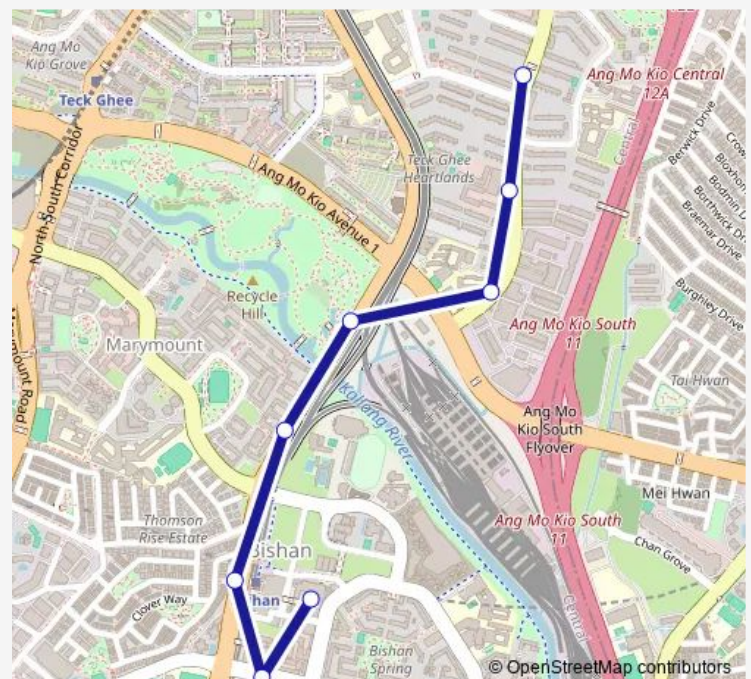

Bus 55b

[Go to website](#)

Direction

Bishan Int — Blk 443

8 stops

[Open route schedule](#)

Bishan Int

BLK 115

Monday 19:06

Tuesday 19:06

Wednesday 19:06

Thursday 19:06

Friday 19:06

Saturday —

Sunday —

Route info

Direction: Bishan Int

Stops: 8

Trip Duration: 0 hour 13 min

■ 55b

BusMaps

55b Bus time schedules and route maps are available in an offline PDF at busmaps.com. Use the busmaps.com website to see live bus times, train schedule or subway schedule, and step-by-step directions for all public transit in Singapore