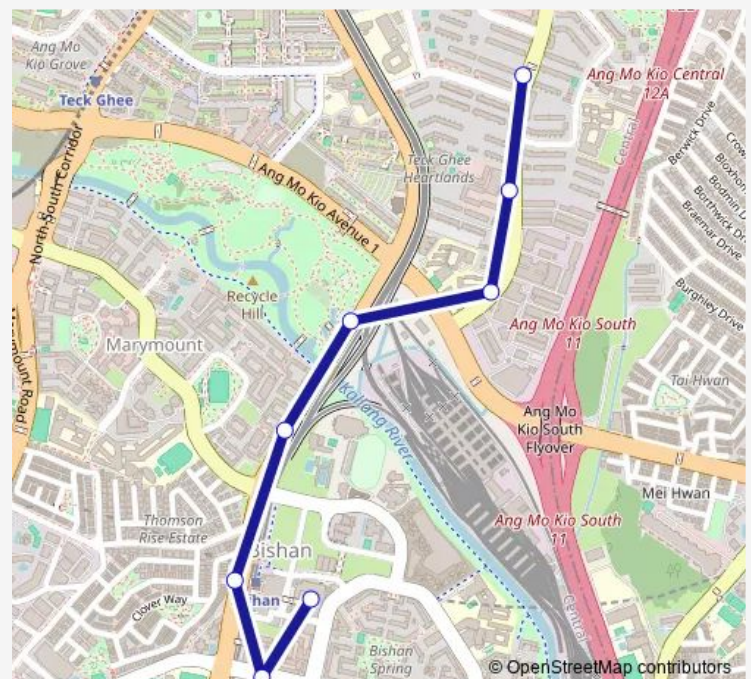

### Direction

Bishan Int — Blk 443

8 stops

[Open route schedule](#)

Bishan Int

BLK 115

OPP Bishan Stn

BLK 210

### Route schedule

Bishan Int — Blk 443

Monday 19:06

Tuesday 19:06

Wednesday 19:06

Thursday 19:06

Friday 19:06

Saturday —

### Route info

Direction: Bishan Int

Stops: 8

Trip Duration: 0 hour 13 min

55B

BusMaps

55B Bus time schedules and route maps are available in an offline PDF at [busmaps.com](https://busmaps.com). Use the [busmaps.com](https://busmaps.com) website to see live bus times, train schedule or subway schedule, and step-by-step directions for all public transit in Singapore