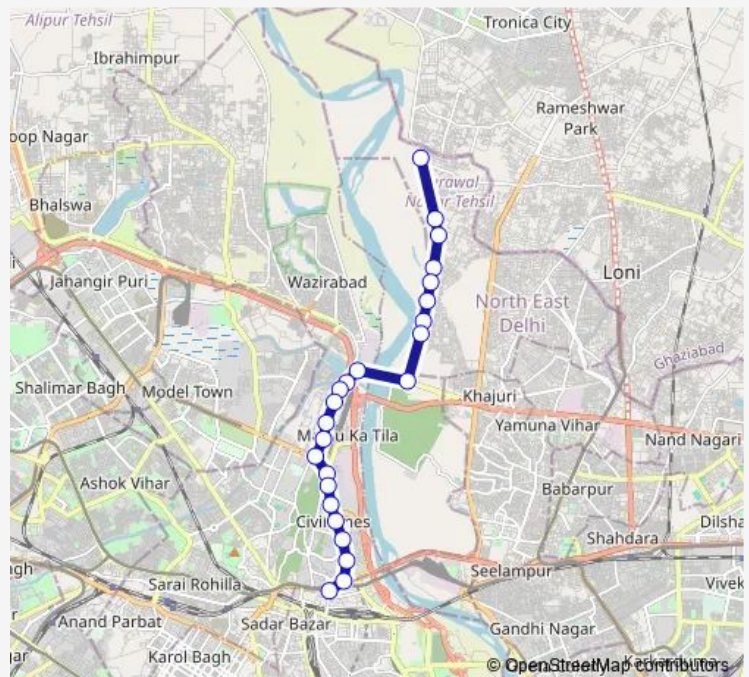

Old Secretariat (Postal Account Office)

IP College

Exchange Store / Civil Lines Metro Station

Route schedule

Chauhan Patti (Terminal) — Mori Gate Terminal

Monday 05:07-23:00

Tuesday 05:07-23:00

Wednesday 05:07-23:00

Thursday 05:07-23:00

Friday 05:07-23:00

Saturday 05:07-23:00

Sunday 05:07-23:00

Route info

Direction: Chauhan Patti (Terminal)

Stops: 24

Trip Duration: 0 hour 47 min

■ 258spldown

BusMaps

Ludlow Castle

ISBT Nityanand Marg

Mori Gate Terminal

258spldown Bus time schedules and route maps are available in an offline PDF at busmaps.com. Use the busmaps.com website to see live bus times, train schedule or subway schedule, and step-by-step directions for all public transit in Delhi