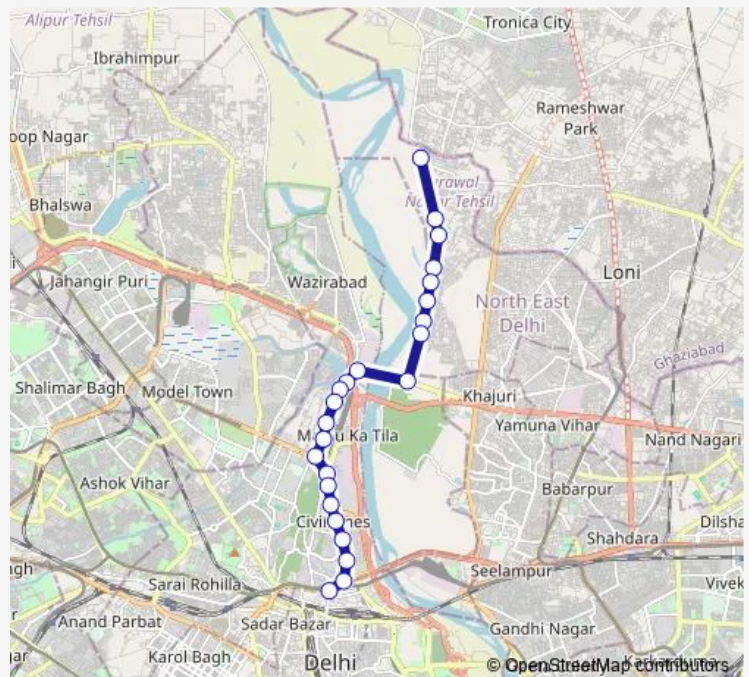

Old Secretariat (Postal Account Office)

IP College

Exchange Store / Civil Lines Metro Station

Route schedule

Chauhan Patti (Terminal) — Mori Gate Terminal

Monday 05:07-23:00

Tuesday 05:07-23:00

Wednesday 05:07-23:00

Thursday 05:07-23:00

Friday 05:07-23:00

Saturday 05:07-23:00

Sunday 05:07-23:00

Route info

Direction: Chauhan Patti (Terminal)

Stops: 24

Trip Duration: 0 hour 47 min

■ 258spldown

BusMaps

Ludlow Castle

Isbt Nityanand Marg

Mori Gate Terminal

258spldown Bus time schedules and route maps are available in an offline PDF at busmaps.com. Use the busmaps.com website to see live bus times, train schedule or subway schedule, and step-by-step directions for all public transit in Delhi