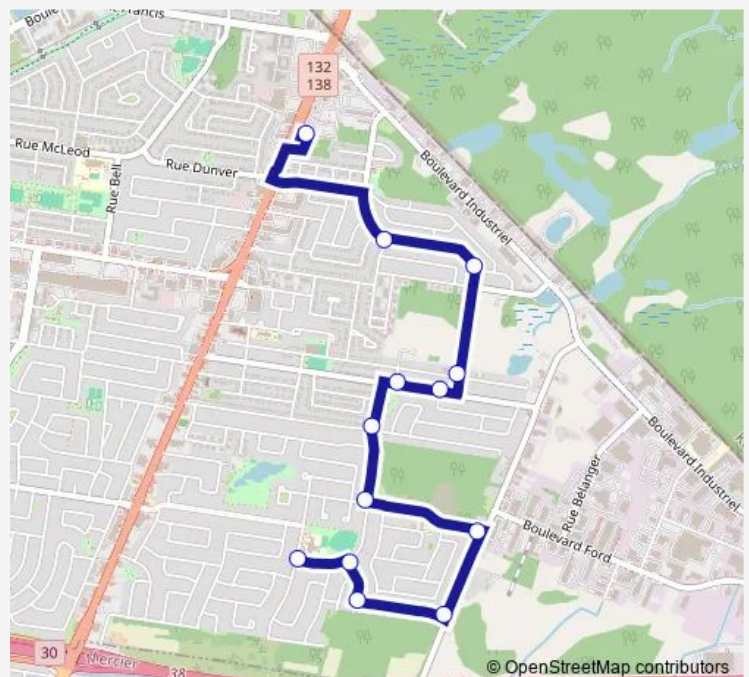

**Direction**

De Gaulle / Brahms — Terminus Châteauguay - Quai taxi

13 stops

[Open route schedule](#)

De Gaulle / Brahms

De Gaulle / Desmarais

Desmarais / Dupuis

Dupuis / Pierre-Boursier

Friday 05:41-01:19<sup>+1</sup>

Saturday 05:41-01:19<sup>+1</sup>

Sunday 06:02-01:14<sup>+1</sup>

Route info

Direction: De Gaulle / Brahms

Stops: 13

Trip Duration: 0 hour 12 min

## Direction

Terminus Châteauguay - Quai taxi — De Gaulle / Brahms

13 stops

[Open route schedule](#)

Terminus Châteauguay - Quai taxi

Albert-Einstein / Pasteur

Albert-Einstein / Franklin

Albert-Einstein / Laramée

## Route info

Direction: Terminus Châteauguay - Quai taxi

Stops: 13

Trip Duration: 0 hour 13 min

T-22 Communal Taxi Service time schedules and route maps are available in an offline PDF at [busmaps.com](http://busmaps.com). Use the [busmaps.com](http://busmaps.com) website to see live bus times, train schedule or subway schedule, and step-by-step directions for all public transit in Mercier