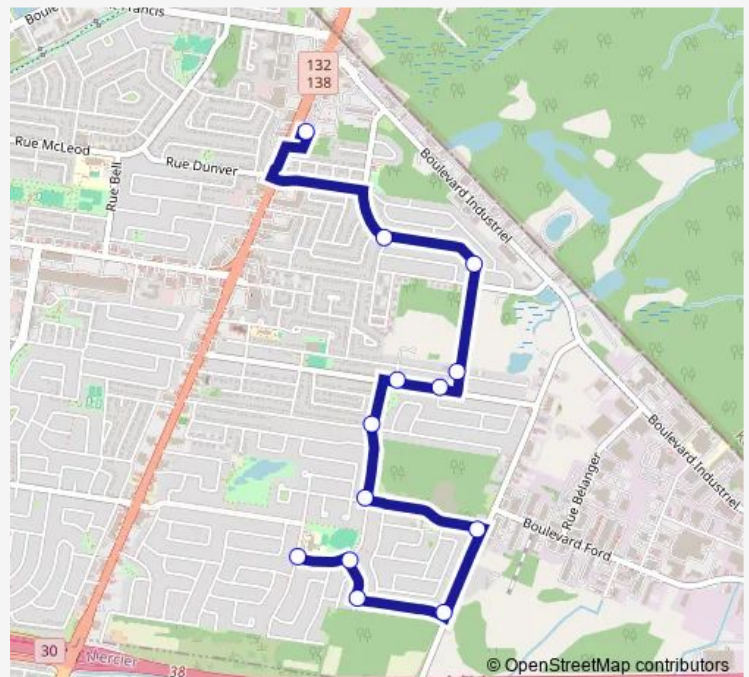

**Direction**

De Gaulle / Brahms — Terminus Châteauguay - Quai taxi

13 stops

[Open route schedule](#)

De Gaulle / Brahms

De Gaulle / Desmarais

Desmarais / Dupuis

Dupuis / Pierre-Boursier

Friday 05:41-01:19<sup>+1</sup>

Saturday 05:41-01:19<sup>+1</sup>

Sunday 06:02-01:14<sup>+1</sup>

Route info

Direction: De Gaulle / Brahms

Stops: 13

Trip Duration: 0 hour 11 min

## Direction

Terminus Châteauguay - Quai taxi — De Gaulle / Brahms

13 stops

[Open route schedule](#)

Terminus Châteauguay - Quai taxi

Albert-Einstein / Pasteur

Albert-Einstein / Franklin

Albert-Einstein / Laramée

## Route info

Direction: Terminus Châteauguay - Quai taxi

Stops: 13

Trip Duration: 0 hour 13 min

T-22 Communal Taxi Service time schedules and route maps are available in an offline PDF at [busmaps.com](https://busmaps.com). Use the [busmaps.com](https://busmaps.com) website to see live bus times, train schedule or subway schedule, and step-by-step directions for all public transit in Mercier