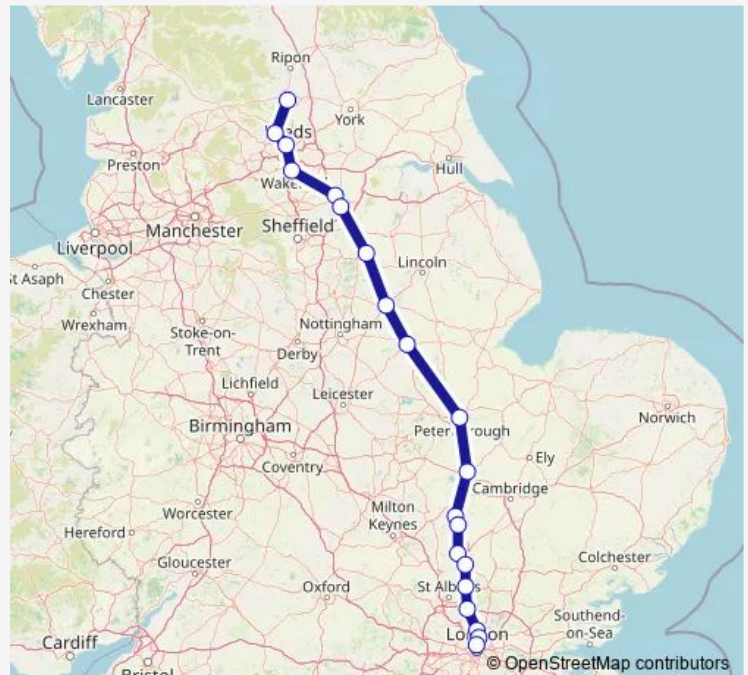

Rail Gr:Hgt->Kgx GR train service from HGT to Kgx

[Go to website](#)

Direction

Harrogate — London Kings Cross

20 stops

[Open route schedule](#)

Harrogate

Horsforth

Leeds

Wakefield Westgate

Adwick

Doncaster

Retford

Newark North Gate

Grantham

Peterborough

Finsbury Park

London Kings Cross

Route schedule

Harrogate — London Kings Cross

Monday 07:35-17:36

Tuesday 07:35-17:36

Wednesday 07:35-17:36

Thursday 07:35-17:36

Friday 07:35-17:36

Saturday 07:35-17:36

Sunday 09:15-18:00

Route info

Direction: Harrogate

Stops: 20

Trip Duration: 2 hour 55 min

■ Gr:Hgt->Kgx — GR train service from HGT to Kgx