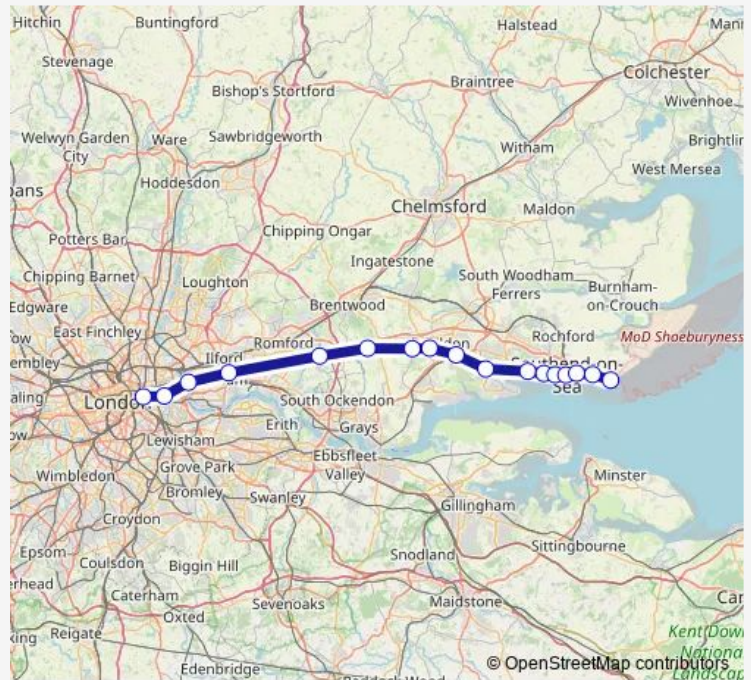

Benfleet

Leigh-on-Sea

Chalkwell

Westcliff-on-Sea

Southend Central

Southend East

Thorpe Bay

Shoeburyness

### Route schedule

London Fenchurch Street — Shoeburyness

|           |                           |
|-----------|---------------------------|
| Monday    | 18:40-00:11 <sup>+1</sup> |
| Tuesday   | 00:11-00:11 <sup>+1</sup> |
| Wednesday | 00:11-00:11 <sup>+1</sup> |
| Thursday  | 00:11-00:11 <sup>+1</sup> |
| Friday    | 00:11-00:11 <sup>+1</sup> |
| Saturday  | 00:11-00:15 <sup>+1</sup> |
| Sunday    | 00:15-23:11               |

### Route info

Direction: London Fenchurch Street

Stops: 20

Trip Duration: 1 hour 24 min

■ Cc:Fst->Sry — CC train service from FST to Sry

**Direction**

London Fenchurch Street — Shoeburyness

17 stops

## Route info

Direction: London Fenchurch Street

Stops: 17

Trip Duration: 1 hour 19 min