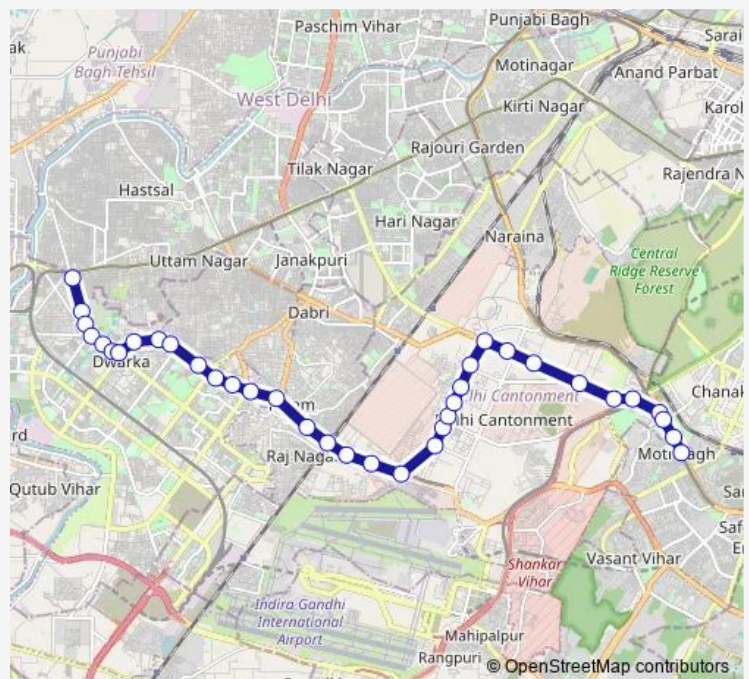

Prehlad Pur

Indian Oil Station

[More Lines](#)

Route schedule

Dwarka More Metro Station (Terminal) — South Moti Bagh (Ring Road)

Monday 06:32-21:30

Tuesday 06:32-21:30

Wednesday 06:32-21:30

Thursday 06:32-21:30

Friday 06:32-21:30

Saturday 06:32-21:30

Sunday 06:32-21:30

Route info

Direction: Dwarka More Metro Station (Terminal)

Stops: 36

Trip Duration: 1 hour 14 min