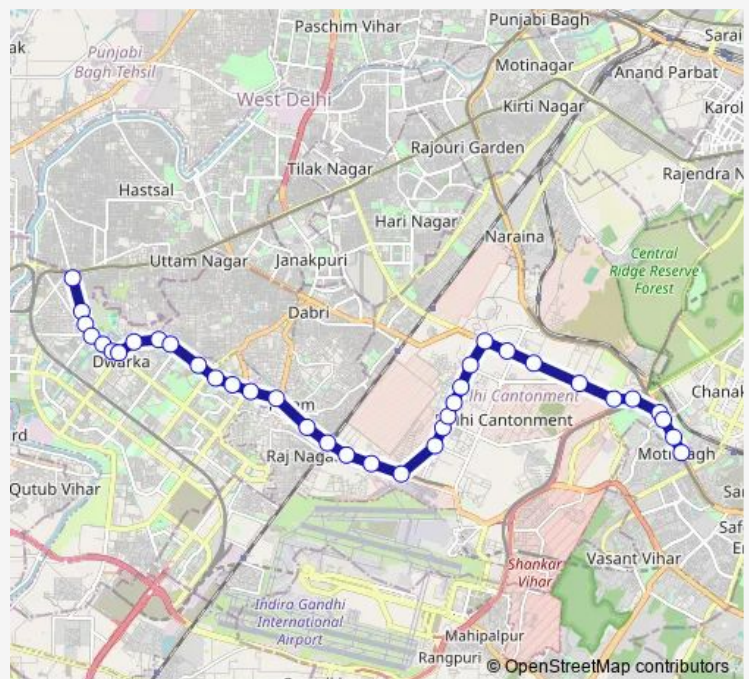

Prehlad Pur

Indian Oil Station

More Lines

Route schedule

Dwarka More Metro Station (Terminal) — South Moti Bagh (Ring Road)

Monday 06:32-21:30

Tuesday 06:32-21:30

Wednesday 06:32-21:30

Thursday 06:32-21:30

Friday 06:32-21:30

Saturday 06:32-21:30

Sunday 06:32-21:30

Route info

Direction: Dwarka More Metro Station (Terminal)

Stops: 36

Trip Duration: 1 hour 14 min