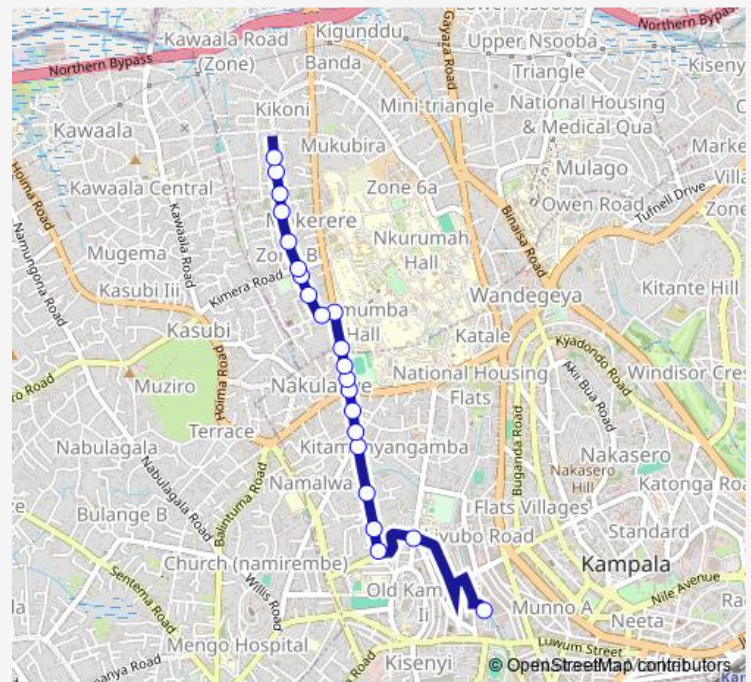

Thursday 06:30-19:00

Friday 06:30-19:00

Saturday 06:30-19:00

Sunday 06:30-19:00

Route info

Direction: New Taxi Park

Stops: 22

Trip Duration: 0 hour 29 min

■ Ka082 — Makerere Kikoni Stage-New Taxi Park

Ka082 Bus time schedules and route maps are available in an offline PDF at busmaps.com. Use the busmaps.com website to see live bus times, train schedule or subway schedule, and step-by-step directions for all public transit in Kampala