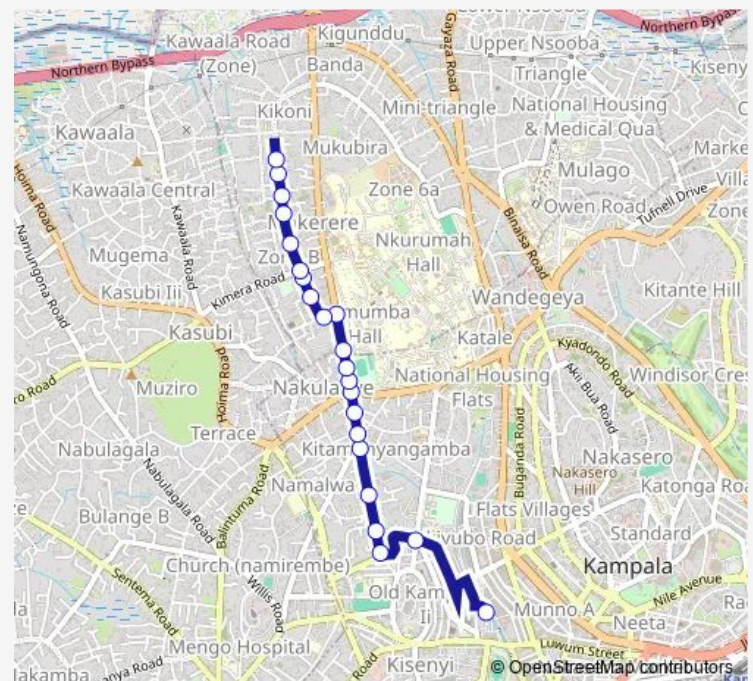

### Route schedule

New Taxi Park — J-frigh Hotel Post

Monday 06:30-19:00

Tuesday 06:30-19:00

Wednesday 06:30-19:00

Thursday 06:30-19:00

Friday 06:30-19:00

Saturday 06:30-19:00

### Route info

Direction: New Taxi Park

Stops: 22

Trip Duration: 0 hour 29 min

KA082 — Makerere Kikoni Stage-New Taxi Park

KA082 Bus time schedules and route maps are available in an offline PDF at [busmaps.com](https://busmaps.com). Use the [busmaps.com](https://busmaps.com) website to see live bus times, train schedule or subway schedule, and step-by-step directions for all public transit in Kampala