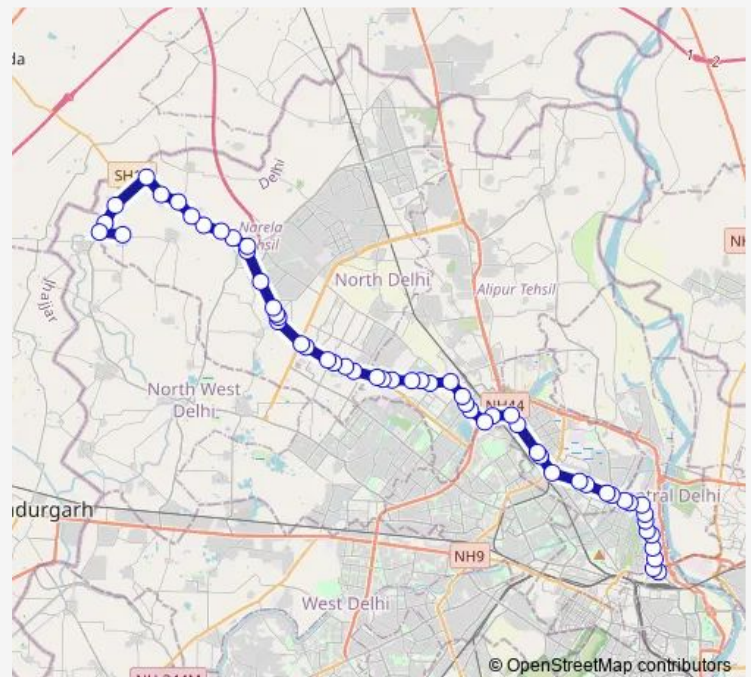

Adarsh Nagar / Bharola Village

Sarai Peepal Thala

Jahangir Puri Metro Station

Route schedule

Mori Gate Terminal — Katevara Village

Monday 08:50-19:25

Tuesday 08:50-19:25

Wednesday 08:50-19:25

Thursday 08:50-19:25

Friday 08:50-19:25

Saturday 08:50-19:25

Sunday 08:50-19:25

Route info

Direction: Mori Gate Terminal

Stops: 65

Trip Duration: 2 hour 28 min