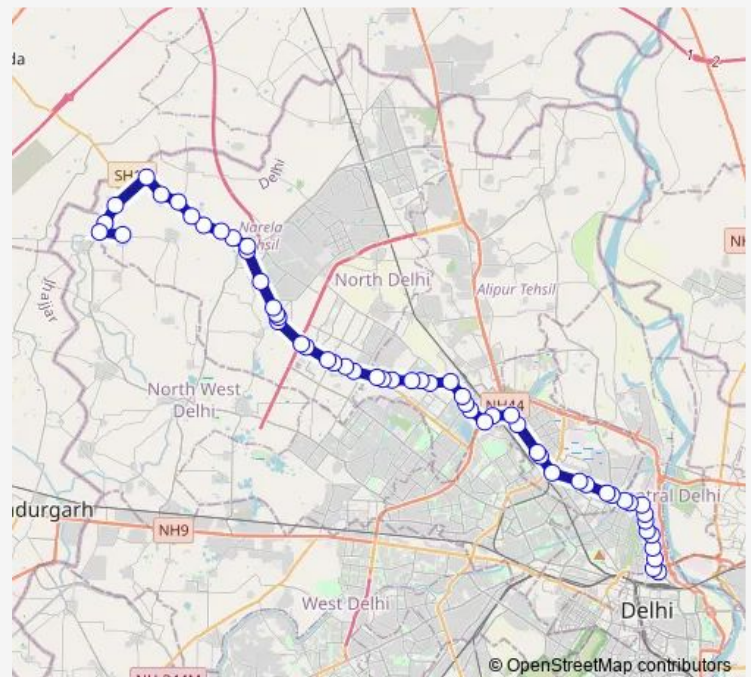

Adarsh Nagar / Bharola Village

Sarai Peepal Thala

Jahangir Puri Metro Station

Route schedule

Mori Gate Terminal — Katevara Village

Monday 08:50-19:25

Tuesday 08:50-19:25

Wednesday 08:50-19:25

Thursday 08:50-19:25

Friday 08:50-19:25

Saturday 08:50-19:25

Sunday 08:50-19:25

Route info

Direction: Mori Gate Terminal

Stops: 65

Trip Duration: 2 hour 28 min