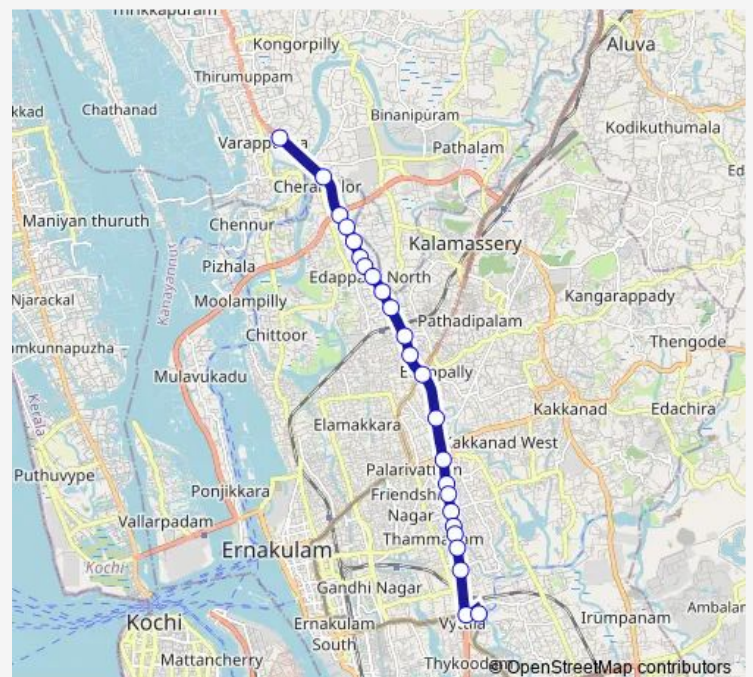

### Route schedule

Varapuzha — Vyttila

Monday 06:00

Tuesday 06:00

Wednesday 06:00

Thursday 06:00

Friday 06:00

Saturday 06:00

### Route info

Direction: Varapuzha

Stops: 24

Trip Duration: 0 hour 41 min

■ Vyttila ↔ Varapuzha

Chalikkavattom

Vytilla Junction

Vyttila

## Route info

Direction: Vyttila

Stops: 25

Trip Duration: 0 hour 42 min

Bus time schedules and route maps are available in an offline PDF at [busmaps.com](https://busmaps.com). Use the [busmaps.com](https://busmaps.com) website to see live bus times, train schedule or subway schedule, and step-by-step directions for all public transit in Elur