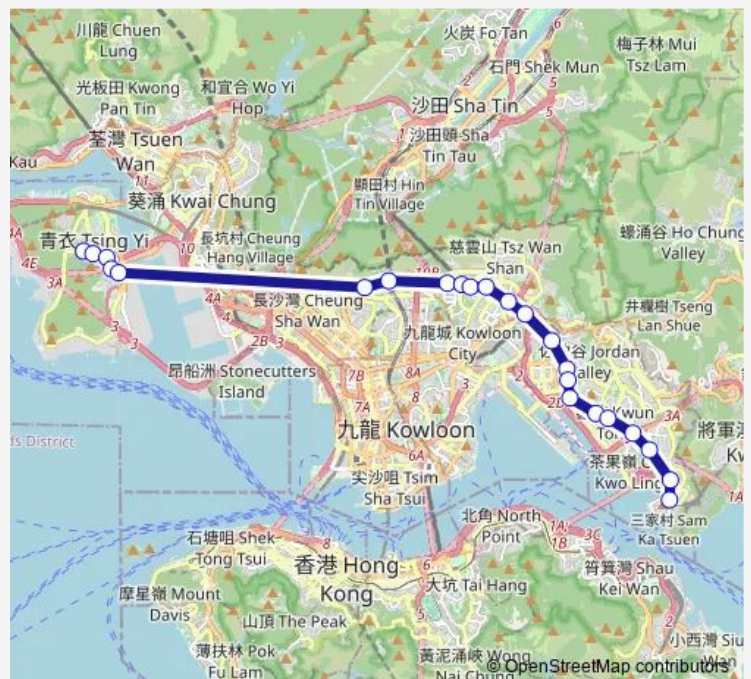

Route schedule

[Kmb] Hong Cheung House Cheung Hong Estate — [Ctb] YAU Tong|[Kmb] YAU Tong BUS Terminus

Monday	07:55
Tuesday	07:55
Wednesday	07:55
Thursday	07:55
Friday	07:55
Saturday	—
Sunday	—

Route info

Direction: [Kmb] Hong Cheung House Cheung Hong Estate

Stops: 23

Trip Duration: 0 hour 49 min

■ X42c — Hong Cheung House, Cheung Hong Estate - YAU Tong

[Kmb+Ctb] Choi Hung BBI - PIK HOI House/
Pik HOI House Choi Hung Estate, Choi Hung Access Road[[Kmb] Choi Hung BBI - PIK HOI House