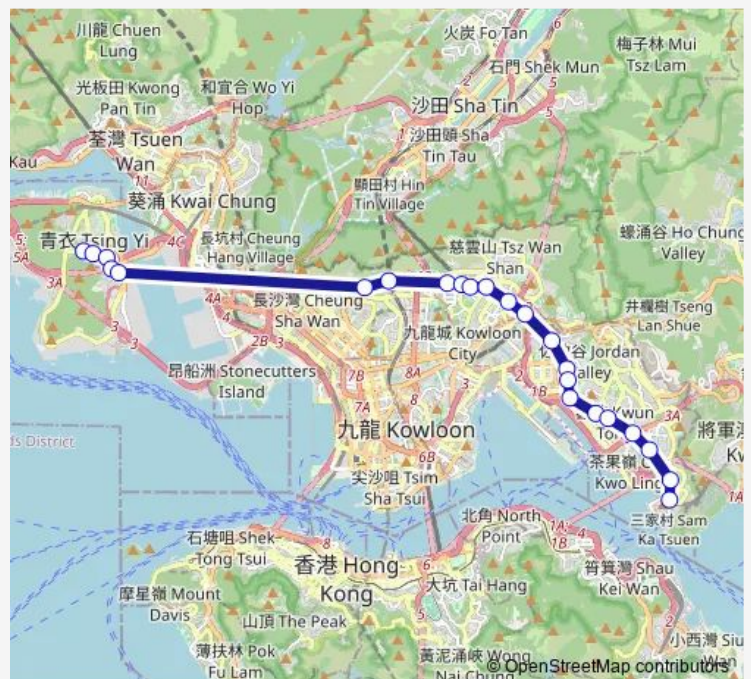

Route schedule

[Kmb] Hong Cheung House Cheung Hong Estate — [Ctb] YAU Tong|[Kmb] YAU Tong BUS Terminus

Monday	07:55
Tuesday	07:55
Wednesday	07:55
Thursday	07:55
Friday	07:55
Saturday	—
Sunday	—

Route info

Direction: [Kmb] Hong Cheung House Cheung Hong Estate

Stops: 23

Trip Duration: 0 hour 57 min

X42C — Hong Cheung House, Cheung Hong Estate - YAU Tong

[Kmb+Ctb] Choi Hung BBI - PIK HOI House/
Pik HOI House Choi Hung Estate, Choi Hung Access Road[[Kmb] Choi Hung BBI - PIK HOI House