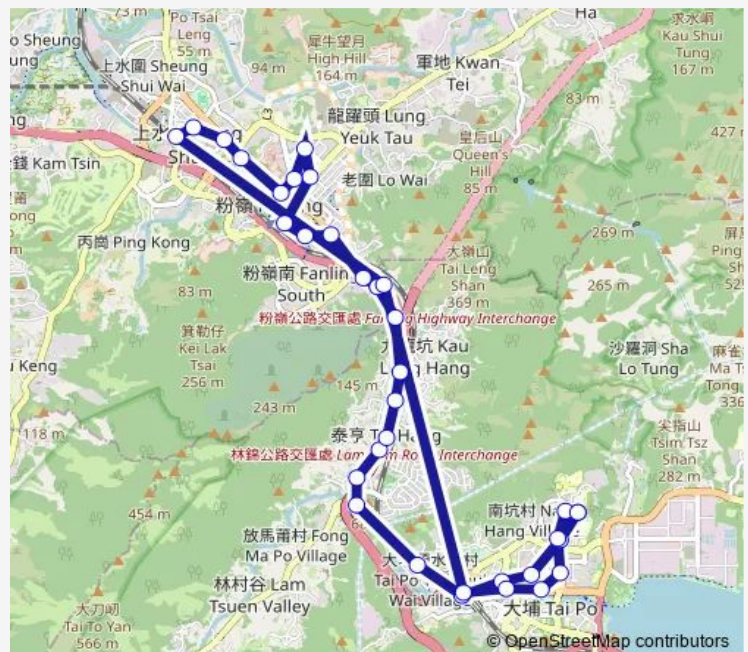

### Route schedule

[Kmb] Nethersole Hospital — [Ctb] Sheung Shui Station, SAN WAN Road|[Kmb+Ctb] Sheung Shui BBI - Sheung Shui Station/<Br>Sheung Shui Station, SAN WAN Road|[Kmb] Sheung Shui BBI - Sheung Shui Station|[Lwb] Sheung Shui Station

### Route info

Direction: [Kmb] Nethersole Hospital

Stops: 26

Trip Duration: 0 hour 51 min

[Ctb] Tong Hang, Jockey Club Road|[Kmb] Tong Hang|[Lwb] Tong Hang

[Kmb] Fanling Centre|[Lwb] Fanling Centre

[Kmb] Fanling Station BBI - Fanling Town Centre|[Lwb] Fanling Station BBI - Fanling Town Centre