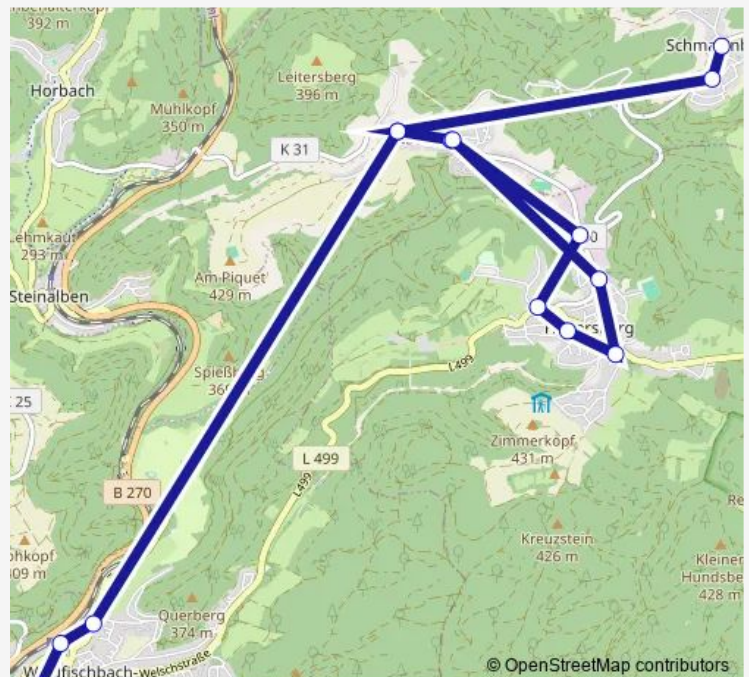

Bus 246

[Go to website](#)

Direction

Geiselberg, Bürgerhaus — Waldfischbach, Schule

10 stops

[Open route schedule](#)

Geiselberg, Bürgerhaus

Geiselberg, Friedhof

Route schedule

Geiselberg, Bürgerhaus — Waldfischbach, Schule

Monday 07:25

Tuesday 07:25

Wednesday 07:25

Thursday 07:25

Friday 07:25

Saturday —

Sunday —

Route info

Direction: Geiselberg, Bürgerhaus

Stops: 10

Trip Duration: 0 hour 17 min

246

BusMaps

Direction

Friday 16:05

Saturday —

Sunday —

Route info

Direction: Waldfischbach, Schule

Stops: 15

Trip Duration: 0 hour 32 min

Direction