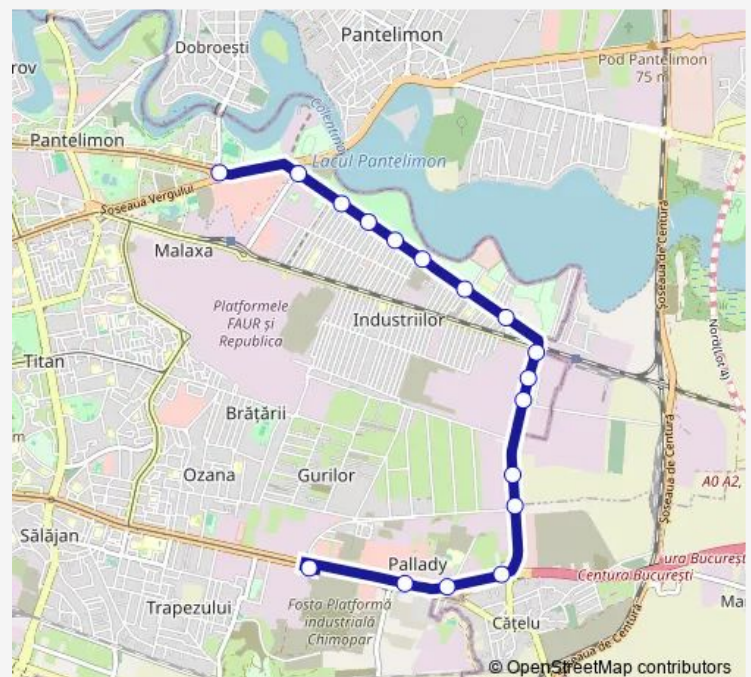

Tuesday 04:32-23:05

Wednesday 04:32-23:05

Thursday 04:32-23:05

Friday 04:32-23:05

Saturday 04:32-23:05

Sunday 04:32-23:05

Route info

Direction: Pantelimon

Stops: 17

Trip Duration: 0 hour 15 min

Direction

Metrou Nicolae Teclu — Pantelimon

19 stops

[Open route schedule](#)

Metrou Nicolae Teclu

Complex Comercial Titan