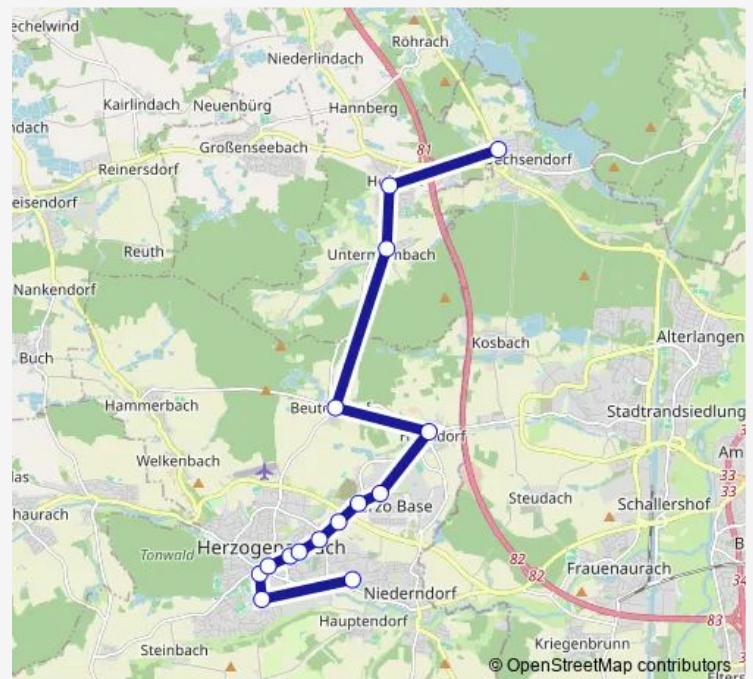

### Route schedule

Klebheim — Herzo. Berufsschule Wendeschl.

Monday 07:04

Tuesday 07:04

Wednesday 07:04

Thursday 07:04

Friday 07:04

Saturday —

### Route info

Direction: Klebheim

Stops: 15

Trip Duration: 0 hour 40 min

246