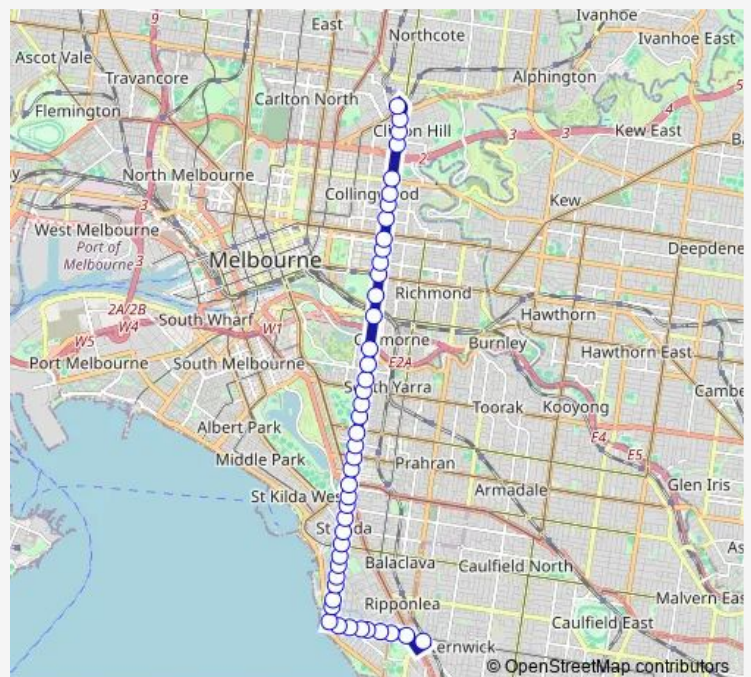

Glen Huntly Rd/Barkly St (Elwood)

Elwood Canal/377 Barkly St (Elwood)

Meredith St/Barkly St (Elwood)

Dickens St/Barkly St (Elwood)

Wordsworth St/Barkly St (St Kilda)

Blessington St/Barkly St (St Kilda)

Acland St/Barkly St (St Kilda)

### Route schedule

Elsternwick Station/Horne St (Elsternwick) — Clifton Hill Interchange/Queens Pde (Clifton Hill)

Monday	06:05-00:10 <sup>+1</sup>
Tuesday	06:05-00:10 <sup>+1</sup>
Wednesday	06:05-00:10 <sup>+1</sup>
Thursday	06:05-00:10 <sup>+1</sup>
Friday	06:05-00:10 <sup>+1</sup>
Saturday	06:14-00:35 <sup>+1</sup>
Sunday	07:13-23:00

### Route info

Direction: Elsternwick Station/Horne St (Elsternwick)

Stops: 45

Trip Duration: 0 hour 35 min

246 — Elsternwick - Clifton Hill

Union St/Punt Rd (Windsor)

High St/Punt Rd (Pahran)

Moubray St/Punt Rd (South Yarra)

Swan St/Punt Rd (Melbourne City)

Rowena Pde/Punt Rd (Richmond)

Wellington Pde/Hoddle St (East Melbourne)

West Richmond Railway Station/Hoddle St (East Melbourne)

Grey St/Hoddle St (East Melbourne)

Victoria Pde/Hoddle St (East Melbourne)