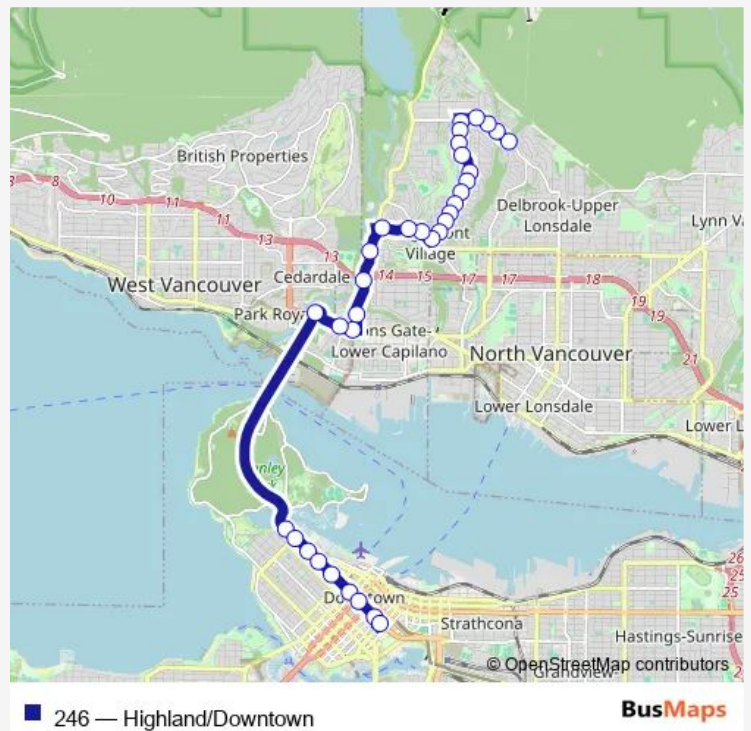

Bus 246 Highland/Downtown

[Go to website](#)

Direction
 Westbound Montroyal Blvd @ Glencanyon Dr — Westbound Marine Dr @ Capilano Rd

24 stops

[Open route schedule](#)

- Westbound Montroyal Blvd @ Glencanyon Dr
- Westbound Montroyal Blvd @ Skyline Dr
- Westbound Montroyal Blvd @ Bonita Dr
- Westbound Montroyal Blvd @ Ranger Ave
- Southbound Highland Blvd @ Montroyal Blvd
- Southbound Highland Blvd @ Belvedere Dr
- Southbound Highland Blvd @ Handsworth Rd
- Southbound Highland Blvd @ Derby Place
- Southbound Highland Blvd @ Devon Rd
- Southbound Highland Blvd @ Beaconsfield Rd
- Southbound Highland Blvd @ Sunnycrest Dr
- Southbound Highland Blvd @ Beaumont Dr
- Southbound Highland Blvd @ Forest Hills Dr
- Southbound Highland Blvd @ Kennedy Ave
- Southbound Highland Blvd @ Ridgewood Dr
- Southbound Highland Blvd @ Woodbine Dr
- Westbound Edgemont Blvd @ Ridgewood Dr
- Westbound Ridgewood Dr @ Brookridge Dr
- Westbound Ridgewood Dr @ Norcross Way
- Southbound Capilano Rd @ Paisley Rd
- Southbound Capilano Rd @ Hwy One Overpass

Route schedule

Westbound Montroyal Blvd @ Glencanyon Dr — Westbound Marine Dr @ Capilano Rd

Monday	05:40
Tuesday	05:40
Wednesday	05:40
Thursday	05:40
Friday	05:40
Saturday	—
Sunday	—

Route info

Direction: Westbound Montroyal Blvd @ Glencanyon Dr
 Stops: 24
 Trip Duration: 0 hour 16 min

Sunday 07:19-00:22⁺¹

Route info

Direction: Westbound Montroyal Blvd @ Glencanyon Dr

Stops: 34

Trip Duration: 0 hour 35 min

Southbound Lions Gate Bridge Onramp @ Marine Dr

Eastbound W Georgia St @ Gilford St

Route info

Direction: Westbound Montroyal Blvd @ Glencanyon Dr

Stops: 22

Trip Duration: 0 hour 15 min

Direction

Westbound W Georgia St @ Homer St — Eastbound Montroyal Blvd @ Glencanyon Dr

31 stops

[Open route schedule](#)