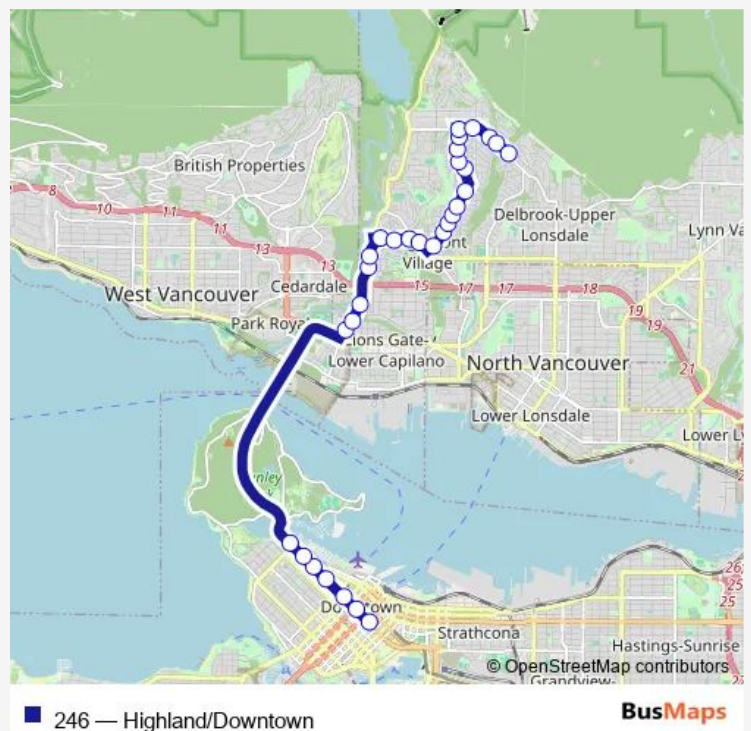

Southbound Capilano Rd @ Hwy One Overpass

### Route schedule

Westbound Montroyal Blvd @ Glencanyon Dr — Westbound Marine Dr @ Capilano Rd

Monday	05:40
Tuesday	05:40
Wednesday	05:40
Thursday	05:40
Friday	05:40
Saturday	—
Sunday	—

### Route info

Direction: Westbound Montroyal Blvd @ Glencanyon Dr

Stops: 24

Trip Duration: 0 hour 16 min

Southbound Garden Ave @ Hope Rd

Westbound Marine Dr @ McGuire Ave

Westbound Marine Dr @ Capilano Rd