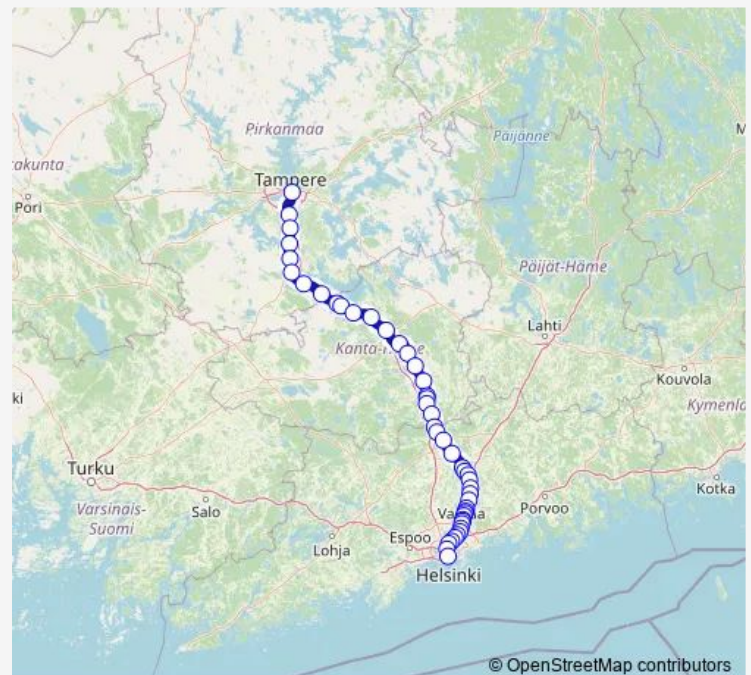

Thursday 14:04

Friday —

Saturday —

Sunday —

Route info

Direction: Tampere

Stops: 47

Trip Duration: 1 hour 50 min

■ IC 178 — Tampere - Helsinki

BusMaps

Hyvinkää Paavola

Hyvinkää

Palopuro

Jokela

Purola

Saunakallio

Wednesday 14:04

Thursday 14:04

Friday —

Saturday —

Sunday —

Route info

Direction: Tampere

Stops: 47