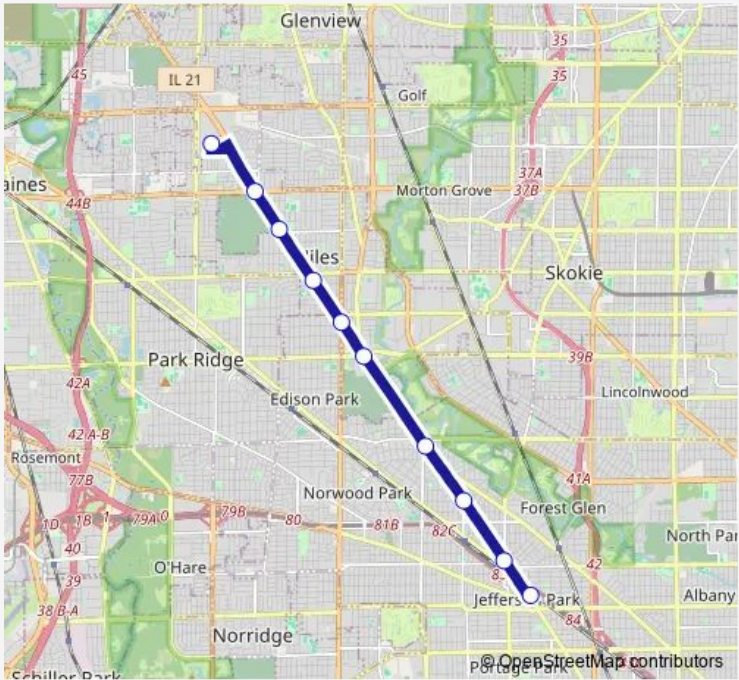

Bus Pulse Milwaukee Line

[Go to website](#)

Direction
 Golf Mill Station — Jefferson Park Transit Center
 10 stops
[Open route schedule](#)

- Golf Mill Station
- Dempster Station
- Main Station
- Oakton Station
- Harlem Station
- Touhy Station
- Devon Station
- Austin Station
- Central Station
- Jefferson Park Transit Center

Route schedule
 Golf Mill Station — Jefferson Park Transit Center

Monday	05:00-24:00
Tuesday	05:00-24:00
Wednesday	05:00-24:00
Thursday	05:00-24:00
Friday	05:00-24:00
Saturday	05:15-24:00
Sunday	06:00-23:40

Route info
 Direction: Golf Mill Station
 Stops: 10
 Trip Duration: 0 hour 21 min

Direction

Jefferson Park Transit Center — Golf Mill Station

10 stops

[Open route schedule](#)

Jefferson Park Transit Center

Central Station

Austin Station

Devon Station

Touhy Station

Harlem Station

Oakton Station

Main Station

Dempster Station