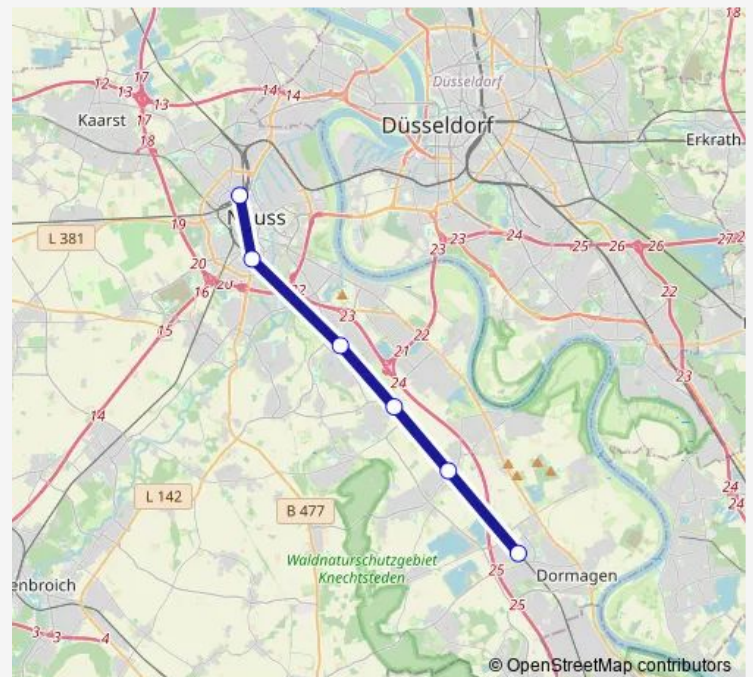

Saturday 12:02-23:32

Sunday 00:02-01:02

Route info

Direction: Norf

Stops: 3

Trip Duration: 0 hour 25 min

■ S11

Direction

Neuss Hbf — Dormagen

6 stops

[Open route schedule](#)

Neuss Hbf

Neuss Süd

Norf

Neuss Allerheiligen

Nievenheim