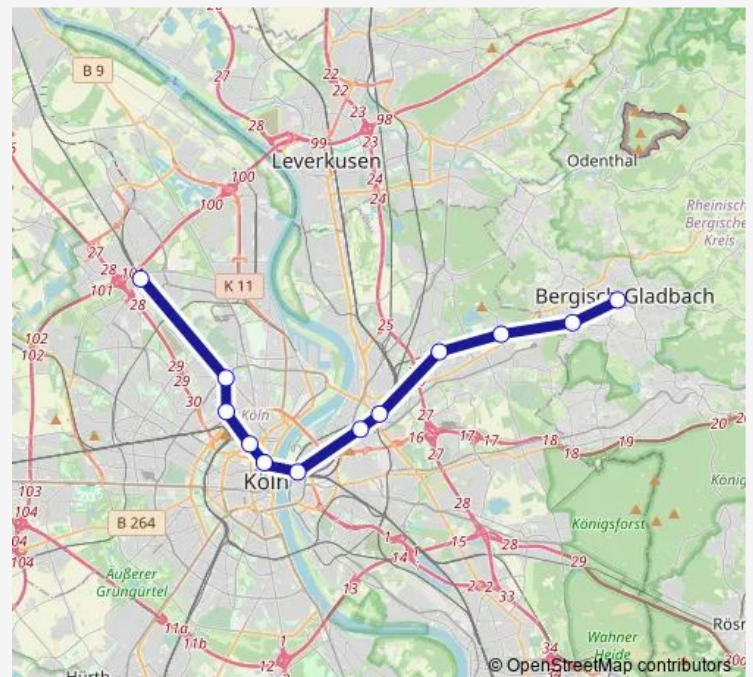

Direction

Köln Worringen S-Bahn — Neuss Hbf

8 stops

[Open route schedule](#)

Köln Worringen S-Bahn

Dormagen Chempark (S)

Dormagen Bf

Dormagen Nievenheim (S)

Neuss Allerheiligen (S)

Neuss Norf (S)

Neuss Süd (S)

Neuss Hbf

Route schedule

Köln Worringen S-Bahn — Neuss Hbf

Monday	—
Tuesday	—
Wednesday	—
Thursday	—
Friday	—
Saturday	21:03-23:43
Sunday	00:13-04:13

Route info

Direction: Köln Worringen S-Bahn

Stops: 8

Trip Duration: 1 hour 15 min

Direction

Neuss Hbf — Köln Worringen S-Bahn

8 stops

[Open route schedule](#)

Neuss Hbf

Thursday 00:12-23:42

Friday 00:12-00:05⁺¹

Saturday 00:12-23:42

Sunday 00:12-23:42

Route info

Direction: Bergisch Gladbach (S)

Stops: 12

Trip Duration: 1 hour 35 min