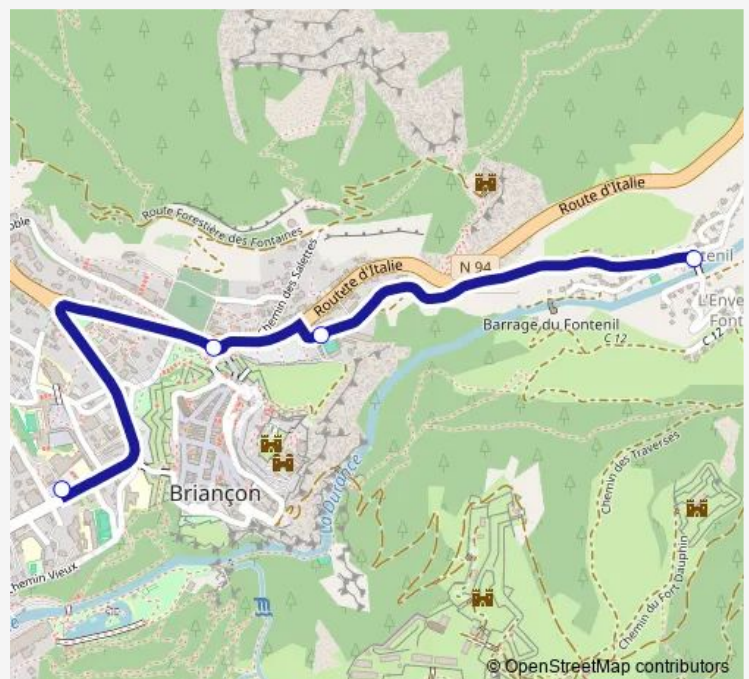

Briancon- Champ DE Mars

Briancon- Boulodrome

Briancon- Place DE Fontenil

Route schedule

Briancon- Gare Routiere DU Lautaret — Briancon- Place DE Fontenil

Monday 16:45

Tuesday 16:45

Wednesday —

Thursday 16:45

Friday 16:45

Saturday —

Sunday —

Route info

Direction: Briancon- Gare Routiere DU Lautaret

Stops: 4

Trip Duration: 0 hour 10 min

Direction

Briancon- Place DE Fontenil — Briancon- Théâtre

4 stops

[Open route schedule](#)

Briancon- Place DE Fontenil

Briancon- Boulodrome

Briancon- Champ DE Mars

Briancon- Théâtre

Route schedule

Briancon- Place DE Fontenil — Briancon- Théâtre

Monday 08:10

Tuesday 08:10

Wednesday —

Thursday 08:10

Friday 08:10

Saturday —