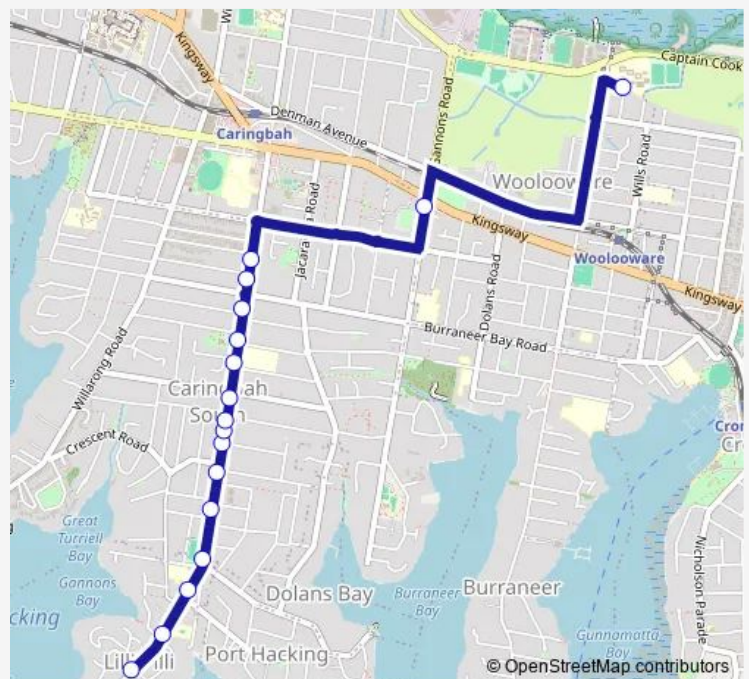

School Bus S11 Lilli Pilli Point Rd at Immarna Ave, Lilli Pilli to Woollooware Hs

[Go to website](#)

**Direction**

Lilli Pilli Point Rd At Immarna Av — Woollooware High School, Restormel St

17 stops

[Open route schedule](#)

- Lilli Pilli Point Rd At Immarna Av
- Lilli Pilli Point Rd Opp Lilli Pilli Public School
- Lilli Pilli Point Rd Opp Turriell Point
- Lilli Pilli Oval, Port Hacking Rd
- Port Hacking Rd Opp Heather St
- Port Hacking Rd Opp Port Hacking Rd Shops
- Port Hacking Rd Opp Cook St
- Port Hacking Rd Before Lynch Av
- Port Hacking Rd Opp Epacris Av
- Port Hacking Rd At Telopea Av
- Port Hacking Rd Opp Caringbah Public School
- Port Hacking Rd Opp Northcote Av
- Port Hacking Rd At Jellicoe St
- Port Hacking Rd At Ultimo St
- Port Hacking Rd At Bulwarra St
- Gannons Rd Opp Gannons Rd Shops
- Woollooware High School, Restormel St

Route schedule

Lilli Pilli Point Rd At Immarna Av — Woollooware High School, Restormel St

Monday	07:55
Tuesday	07:55
Wednesday	07:55
Thursday	07:55
Friday	07:55
Saturday	—
Sunday	—

Route info

Direction: Lilli Pilli Point Rd At Immarna Av

Stops: 17

Trip Duration: 0 hour 13 min

S11 — Lilli Pilli Point Rd at Immarna Ave, Lilli Pilli to Woollooware Hs

S11 School Bus time schedules and route maps are available in an offline PDF at [busmaps.com](https://busmaps.com). Use the [busmaps.com](https://busmaps.com) website to see live bus times, train schedule or subway schedule, and step-by-step directions for all public transit in Sydney