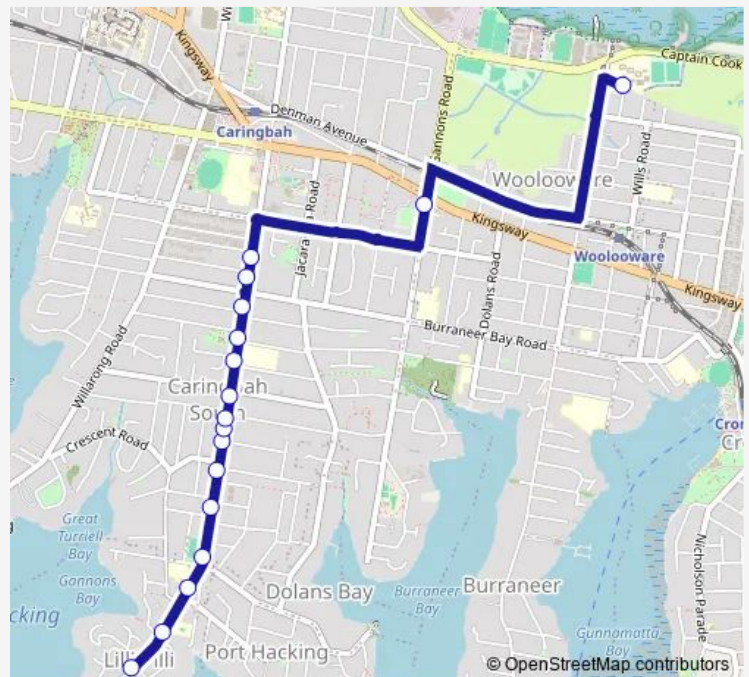

School Bus S11 Lilli Pilli Point Rd at Immarna Ave, Lilli Pilli to Woollooware Hs

[Go to website](#)

Direction

Lilli Pilli Point Rd At Immarna Av — Woollooware High School, Restormel St

17 stops

[Open route schedule](#)

- Lilli Pilli Point Rd At Immarna Av
- Lilli Pilli Point Rd Opp Lilli Pilli Public School
- Lilli Pilli Point Rd Opp Turriell Point
- Lilli Pilli Oval, Port Hacking Rd
- Port Hacking Rd Opp Heather St
- Port Hacking Rd Opp Port Hacking Rd Shops
- Port Hacking Rd Opp Cook St
- Port Hacking Rd Before Lynch Av
- Port Hacking Rd Opp Epacris Av
- Port Hacking Rd At Telopea Av
- Port Hacking Rd Opp Caringbah Public School
- Port Hacking Rd Opp Northcote Av
- Port Hacking Rd At Jellicoe St
- Port Hacking Rd At Ultimo St
- Port Hacking Rd At Bulwarra St
- Gannons Rd Opp Gannons Rd Shops
- Woollooware High School, Restormel St

Route schedule

Lilli Pilli Point Rd At Immarna Av — Woollooware High School, Restormel St

Monday	07:55
Tuesday	07:55
Wednesday	07:55
Thursday	07:55
Friday	07:55
Saturday	—
Sunday	—

Route info

Direction: Lilli Pilli Point Rd At Immarna Av

Stops: 17

Trip Duration: 0 hour 13 min

S11 — Lilli Pilli Point Rd at Immarna Ave, Lilli Pilli to Woollooware Hs

S11 School Bus time schedules and route maps are available in an offline PDF at busmaps.com. Use the busmaps.com website to see live bus times, train schedule or subway schedule, and step-by-step directions for all public transit in Sydney