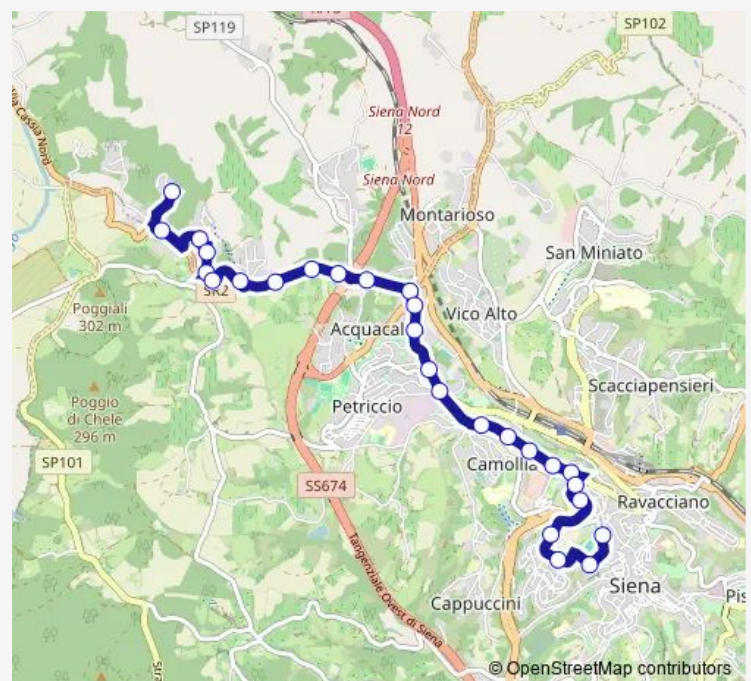

### Direction

Fornacelle Pino — Piazza Gramsci

27 stops

[Open route schedule](#)

Fornacelle Pino

Fornacelle

San Martino

Repubblica

### Route schedule

Fornacelle Pino — Piazza Gramsci

Monday	07:33-20:33
Tuesday	07:33-20:33
Wednesday	07:33-20:33
Thursday	07:33-20:33
Friday	07:33-20:33
Saturday	07:33-14:33
Sunday	—

### Route info

Direction: Fornacelle Pino

Stops: 27

Trip Duration: 0 hour 22 min

S11 — P.Za Gramsci - Fontebecci - San Martino - Fornacelle

Montluc

Montluc

Fortezza Medicea

Veneto

San Domenico

Piazza Gramsci