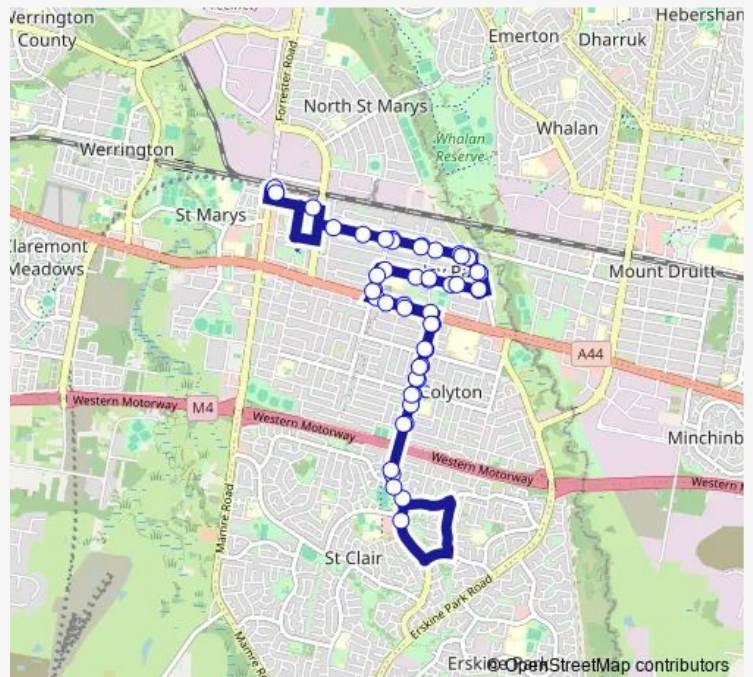

Bennett Rd At Carpenter St

Bennett Rd At Suffolk Pl

Bennett Rd At Chelsea Pl

Bennett Rd After Desborough St

Route schedule

St Marys Station, Stand C — St Marys Station, Stand C

Monday 08:51-13:57

Tuesday 08:51-13:57

Wednesday 08:51-13:57

Thursday 08:51-13:57

Friday 08:51-13:57

Saturday —

Sunday —

Route info

Direction: St Marys Station, Stand C

Stops: 52

Trip Duration: 0 hour 37 min

S11 — St Marys to St Clair (Loop Service)

Bennett Road Public School, Bennett Rd

Bennett Rd At Rebecca St

Bennett Rd Opp St Clair Av

Bennett Rd Before Explore Way

St Clair Shopping Centre, Bennett Rd