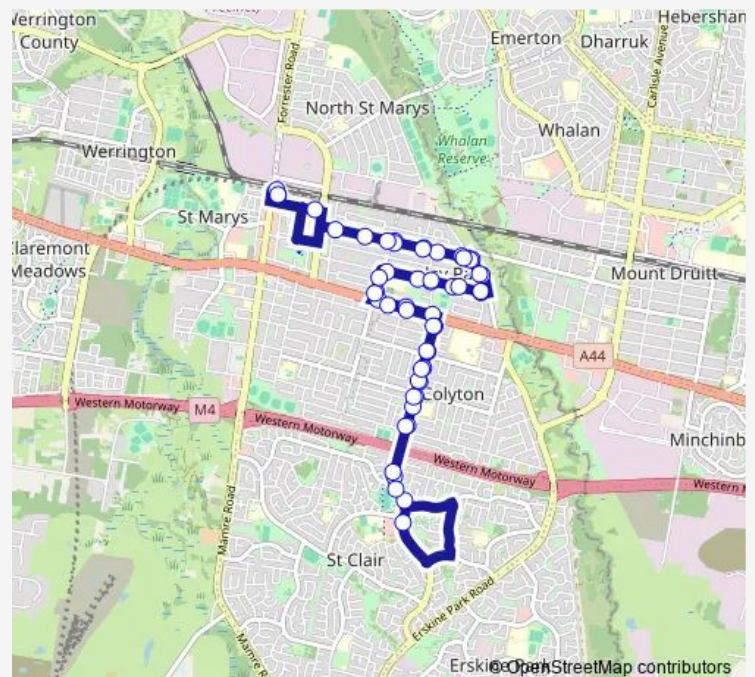

Bennett Rd At Carpenter St

Bennett Rd At Suffolk Pl

Bennett Rd At Chelsea Pl

Bennett Rd After Desborough St

Route schedule

St Marys Station, Stand C — St Marys Station, Stand C

Monday 08:51-13:57

Tuesday 08:51-13:57

Wednesday 08:51-13:57

Thursday 08:51-13:57

Friday 08:51-13:57

Saturday —

Sunday —

Route info

Direction: St Marys Station, Stand C

Stops: 52

Trip Duration: 0 hour 37 min

S11 — St Marys to St Clair (Loop Service)

Bennett Road Public School, Bennett Rd

Bennett Rd At Rebecca St

Bennett Rd Opp St Clair Av

Bennett Rd Before Explore Way

St Clair Shopping Centre, Bennett Rd