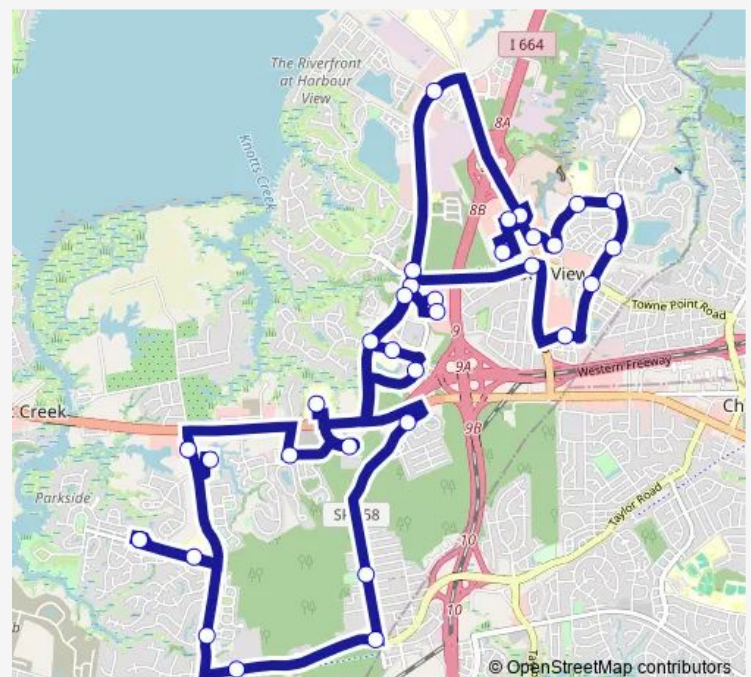

Bennetts Creek Crossing

Harbour Breeze

Belle Orchard

Sentara Belle Harbour

Meridian Harbour View

Bon Secours

Harbour Towne Pkwy.

Harbour View Grande

Burbage & College

Lake View Technology Park

Harbour View East - Walmart

Route schedule

North Suffolk Library — North Suffolk Library

Monday 06:30-19:30

Tuesday 06:30-19:30

Wednesday 06:30-19:30

Thursday 06:30-19:30

Friday 06:30-19:30

Saturday 07:30-15:30

Sunday —

Route info

Direction: North Suffolk Library

Stops: 33

Trip Duration: 0 hour 56 min

■ PU — Purple Route

BusMaps

Harbour View East - Kohls

Harbour View Blvd & Bridgeway

Harbour View Blvd & River Club

Harbour View Marketplace - Inbound

S. Links Circle

Belleharbour