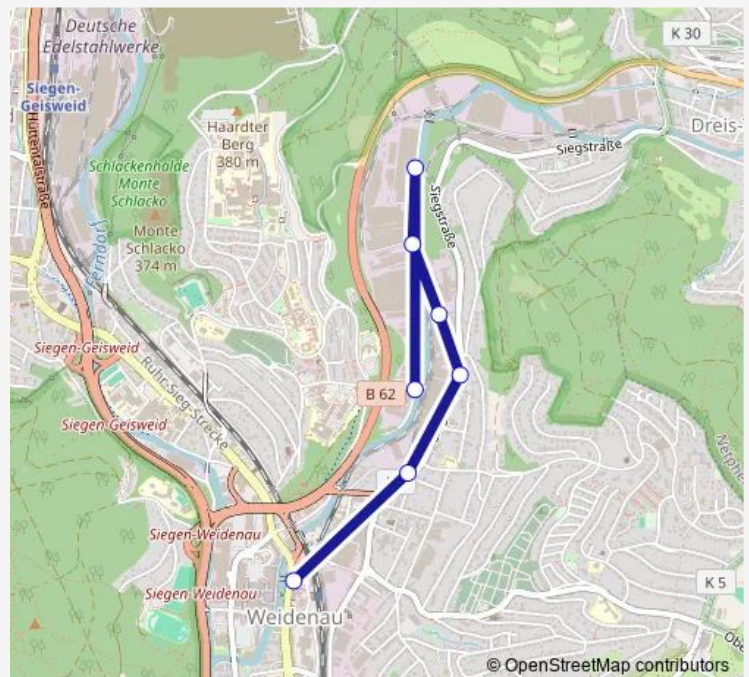

Bus L110 Herrenwiese - Weidenau

[Go to website](#)

Direction

Weidenau ZOB Bstg 3a — Weidenau Firma Fuchs

7 stops

[Open route schedule](#)

Weidenau ZOB Bstg 3a

Weidenau Schmiedestraße

Tuesday 05:41-21:41

Wednesday —

Thursday —

Friday 05:41-21:41

Saturday 05:41-21:41

Sunday 05:41-21:41

Route info

Direction: Weidenau ZOB Bstg 3a

Stops: 7

Trip Duration: 0 hour 8 min

■ L110 — Herrenwiese - Weidenau

Direction

Weidenau Firma Fuchs — Weidenau ZOB Bstg 3a

7 stops

[Open route schedule](#)

Weidenau Firma Fuchs

Monday	06:22-22:15
Tuesday	06:20-22:15
Wednesday	—
Thursday	—
Friday	06:22-22:15
Saturday	06:20-22:15
Sunday	06:20-22:15

Route info

Direction: Weidenau Firma Fuchs

Stops: 7

Trip Duration: 0 hour 11 min

L110 Bus time schedules and route maps are available in an offline PDF at busmaps.com. Use the busmaps.com website to see live bus times, train schedule or subway schedule, and step-by-step directions for all public transit in Siegen