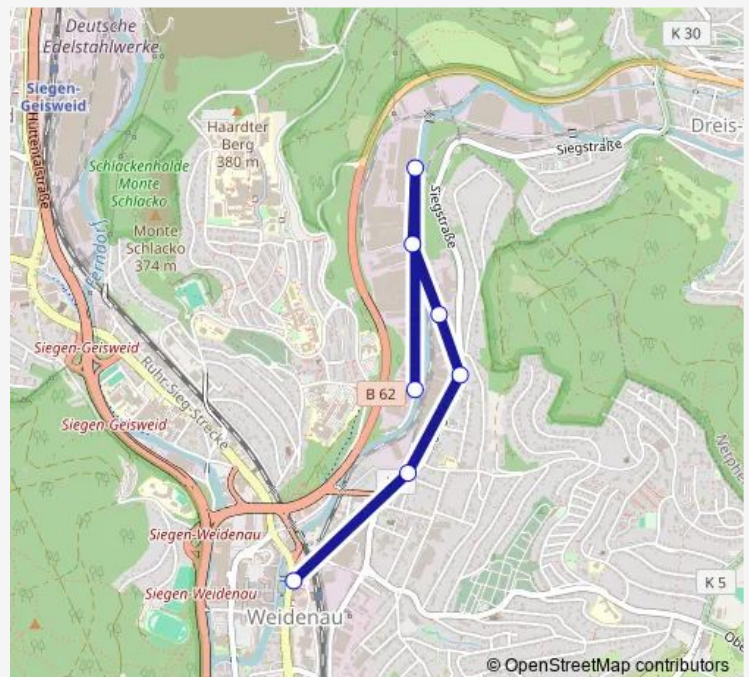

### Direction

Weidenau ZOB Bstg 3a — Weidenau Firma Fuchs

7 stops

[Open route schedule](#)

Weidenau ZOB Bstg 3a

Weidenau Schmiedestraße

Weidenau Abzw. Einheitsstraße

Weidenau Einheitsstraße 14

### Route schedule

Weidenau ZOB Bstg 3a — Weidenau Firma Fuchs

Monday 05:41-21:41

Tuesday 05:41-21:41

Wednesday 05:41-21:41

Thursday 05:41-21:41

Friday 05:41-21:41

Saturday 05:41-21:41

### Route info

Direction: Weidenau ZOB Bstg 3a

Stops: 7

Trip Duration: 0 hour 8 min

L110

BusMaps

## Route info

Direction: Weidenau Firma Fuchs

Stops: 7

Trip Duration: 0 hour 11 min

L110 Bus time schedules and route maps are available in an offline PDF at [busmaps.com](https://busmaps.com). Use the [busmaps.com](https://busmaps.com) website to see live bus times, train schedule or subway schedule, and step-by-step directions for all public transit in Siegen