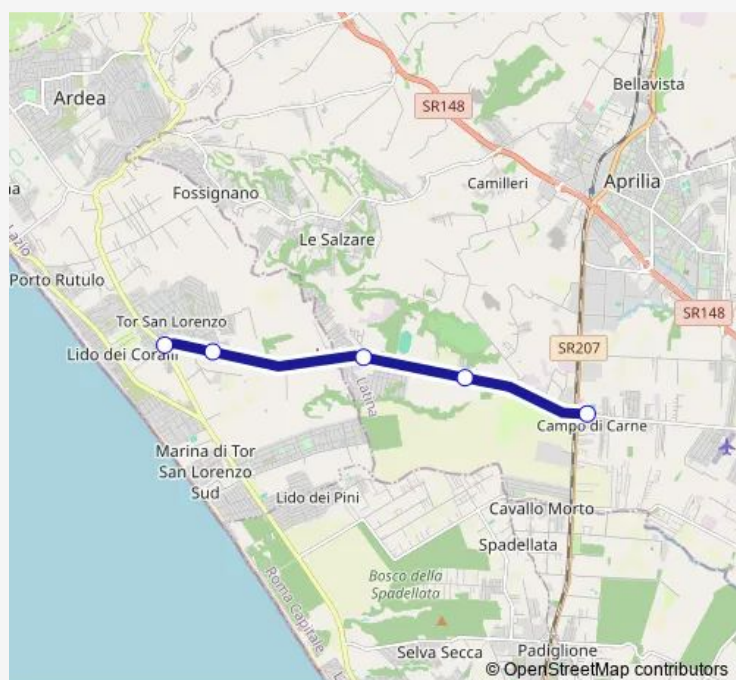

Bus Campo di Carne - Tor S.Lorenzo # Cn42d

[Go to website](#)

Direction

Aprilia | Via Genio Civile Via Callas # f12661 — TOR S.Lorenzo | Via Campo di Carne Via Pinete # f12665

5 stops

[Open route schedule](#)

Aprilia | Via Genio Civile Via Callas # f12661

Aprilia | Via Cogna Via Salici # f12662

Aprilia | Via della Cogna # f12663

TOR S.Lorenzo | via Campo di Carne Via Bouganville # f12664

TOR S.Lorenzo | Via Campo di Carne Via Pinete # f12665

Route schedule

Aprilia | Via Genio Civile Via Callas # f12661 — TOR S.Lorenzo | Via Campo di Carne Via Pinete # f12665

Monday	15:15
Tuesday	15:15
Wednesday	15:15
Thursday	15:15
Friday	15:15
Saturday	15:10
Sunday	—

Route info

Direction: Aprilia | Via Genio Civile Via Callas # f12661

Stops: 5

Trip Duration: 0 hour 13 min

■ Campo di Carne - Tor S.Lorenzo # Cn42d

Bus time schedules and route maps are available in an offline PDF at busmaps.com. Use the busmaps.com website to see live bus times, train schedule or subway schedule, and step-by-step directions for all public transit in Ardea