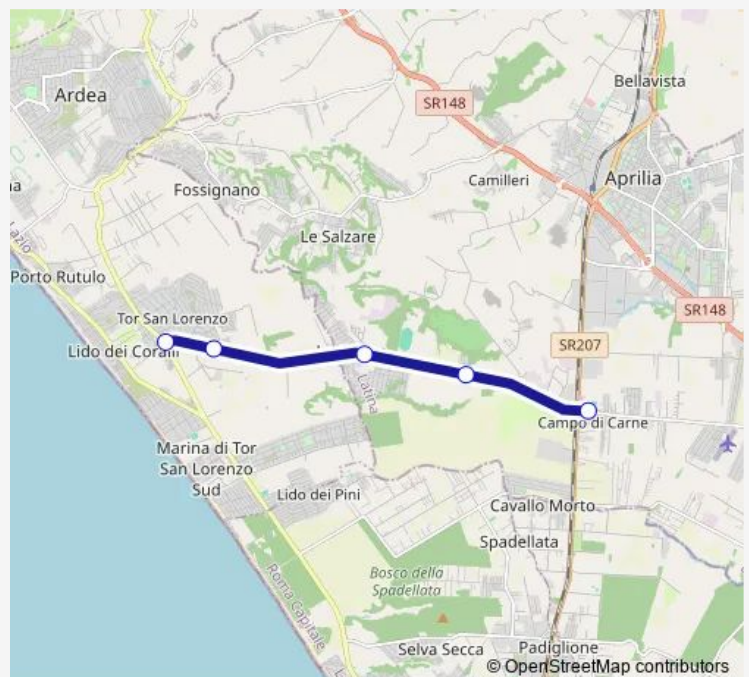

Bus Campo di Carne - Tor S.Lorenzo # Cn42d

[Go to website](#)

Direction

Aprilia | Via Genio Civile Via Callas # f12661 — TOR S.Lorenzo | Via Campo di Carne Via Pinete # f12665

5 stops

[Open route schedule](#)

Aprilia | Via Genio Civile Via Callas # f12661

Aprilia | Via Cogna Via Salici # f12662

Aprilia | Via della Cogna # f12663

TOR S.Lorenzo | via Campo di Carne Via Bouganville # f12664

TOR S.Lorenzo | Via Campo di Carne Via Pinete # f12665

Route schedule

Aprilia | Via Genio Civile Via Callas # f12661 — TOR S.Lorenzo | Via Campo di Carne Via Pinete # f12665

Monday	15:15
Tuesday	15:15
Wednesday	15:15
Thursday	15:15
Friday	15:15
Saturday	15:10
Sunday	—

Route info

Direction: Aprilia | Via Genio Civile Via Callas # f12661

Stops: 5

Trip Duration: 0 hour 13 min

■ Campo di Carne - Tor S.Lorenzo # Cn42d

Bus time schedules and route maps are available in an offline PDF at busmaps.com. Use the busmaps.com website to see live bus times, train schedule or subway schedule, and step-by-step directions for all public transit in Ardea