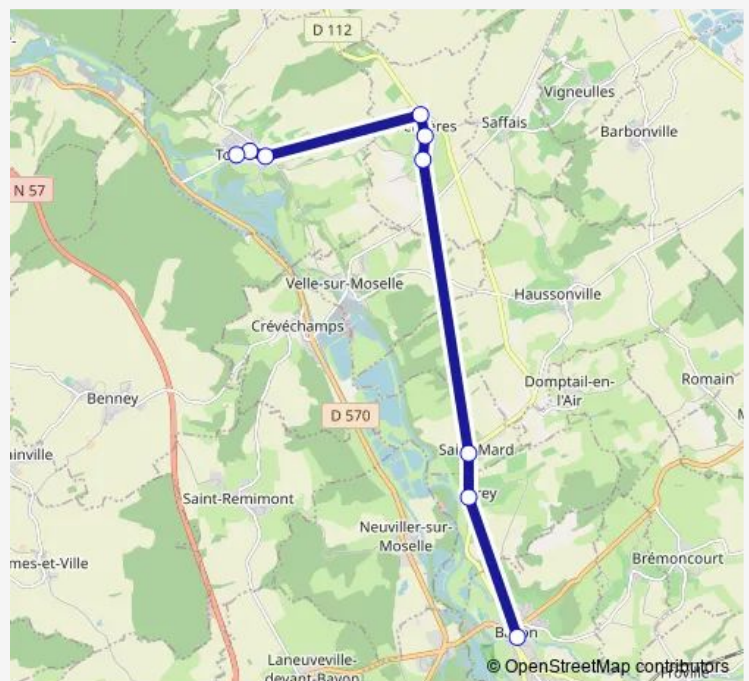

Tonnoy - Tonnoy 6 rue du Moulin

Ferrieres - Ferrieres Château

Ferrieres - Ferrieres Mairie

Ferrieres - Ferrieres Auberge

Saint-Mard - Saint-Mard Mairie

Lorey - Lorey Charles Dussaulx

Bayon - Bayon Collège Euron / EP Dolto

Route schedule

Tonnoy - Tonnoy Chaponnier — Bayon - Bayon Collège Euron / EP Dolto

Monday 07:12

Tuesday 07:12

Wednesday 07:12

Thursday 07:12

Friday 07:12

Saturday —

Sunday —

Route info

Direction: Tonnoy - Tonnoy Chaponnier

Stops: 9

Trip Duration: 0 hour 28 min

54S805 — College DE Bayon

Direction

Bayon - Bayon Collège Euron / EP Dolto — Tonnoy - Tonnoy Chaponnier

9 stops

[Open route schedule](#)

Bayon - Bayon Collège Euron / EP Dolto

Lorey - Lorey Charles Dussaulx

Saint-Mard - Saint-Mard Mairie

Ferrieres - Ferrieres Château

Ferrieres - Ferrieres Mairie

Ferrieres - Ferrieres Auberge