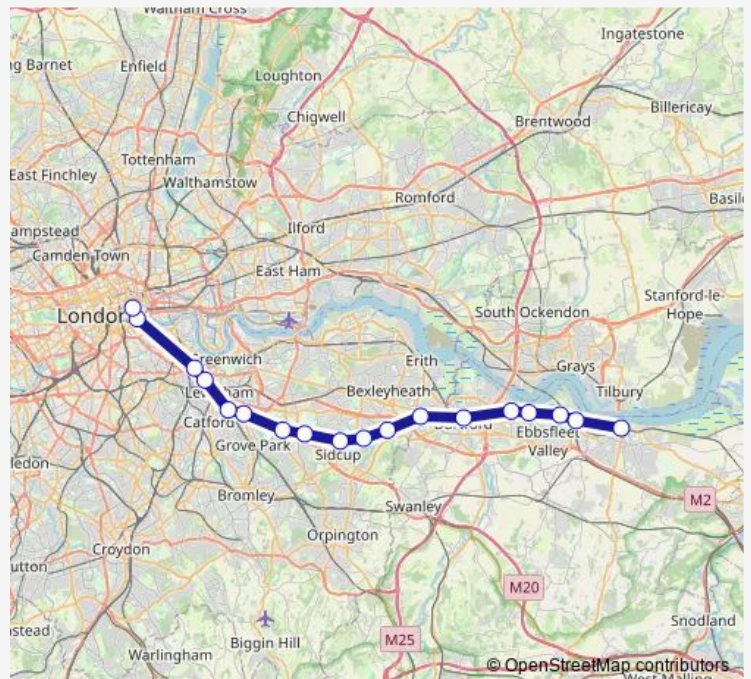

Rail Se:Grv->Cst SE train service from GRV to Cst

[Go to website](#)

Direction

Gravesend — London Cannon Street

18 stops

[Open route schedule](#)

Gravesend

Northfleet

Route schedule

Gravesend — London Cannon Street

Monday 22:48-23:18

Tuesday 22:48-23:18

Wednesday —

Thursday —

Friday —

Saturday —

Sunday —

Route info

Direction: Gravesend

Stops: 18

Trip Duration: 1 hour 0 min

■ Se:Grv->Cst — SE train service from GRV to Cst

Se:Grv->Cst Rail time schedules and route maps are available in an offline PDF at busmaps.com. Use the busmaps.com website to see live bus times, train schedule or subway schedule, and step-by-step directions for all public transit in London