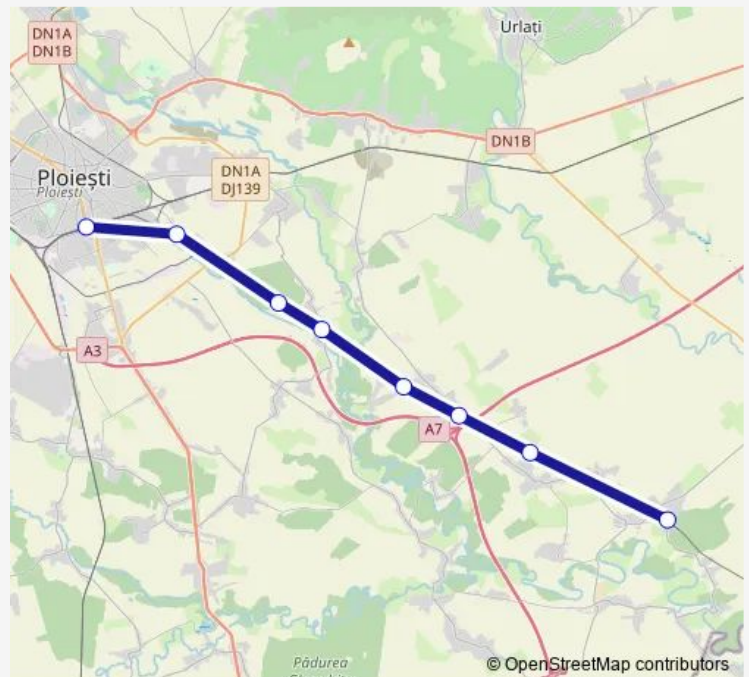

Rail R: Ploiești Sud - Drăgănești Prahova Hm. R: Ploiești Sud - Dâmbu Hm. - Corlătești Hm. - Râfov h. - Trestieni h. - Zănoaga Hm. - Cornurile h. - Drăgănești Prahova Hm.

[Go to website](#)

Direction

Ploiești Sud — Drăgănești Prahova Hm.

8 stops

[Open route schedule](#)

Ploiești Sud

Dâmbu Hm.

Corlătești Hm.

Râfov h.

Trestieni h.

Zănoaga Hm.

Cornurile h.

Drăgănești Prahova Hm.

Route schedule

Ploiești Sud — Drăgănești Prahova Hm.

Monday	23:55
Tuesday	23:55
Wednesday	23:55
Thursday	23:55
Friday	23:55
Saturday	23:55
Sunday	23:55

Route info

Direction: Ploiești Sud

Stops: 8

Trip Duration: 0 hour 41 min

R: Ploiești Sud - Drăgănești Prahova Hm. Rail time schedules and route maps are available in an offline PDF at busmaps.com. Use the busmaps.com website to see live bus times, train schedule or subway schedule, and step-by-step directions for all public transit in Dumbrava