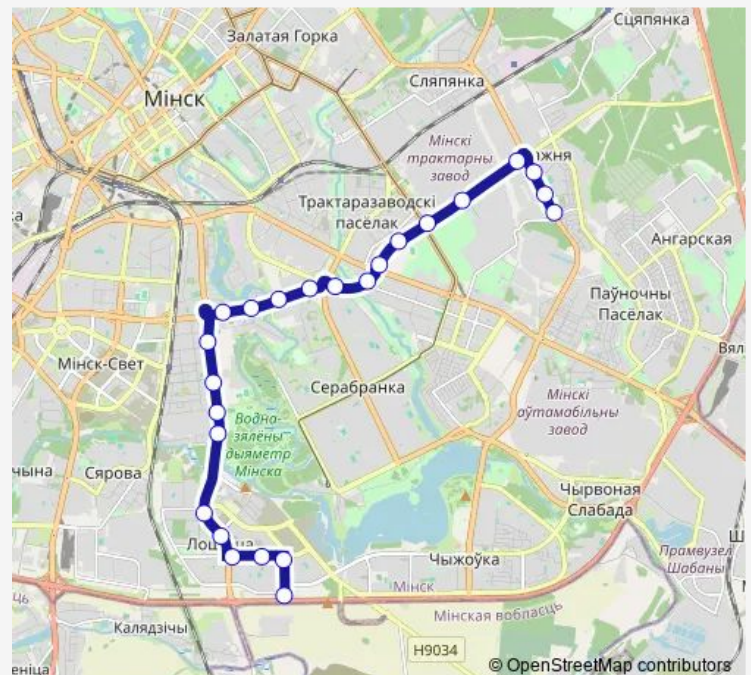

### Route schedule

ДС Лошица-2 — Переходная

Monday	05:35-00:24 <sup>+1</sup>
Tuesday	05:35-00:24 <sup>+1</sup>
Wednesday	05:35-00:24 <sup>+1</sup>
Thursday	05:35-00:24 <sup>+1</sup>
Friday	05:35-00:24 <sup>+1</sup>
Saturday	—
Sunday	—

### Route info

Direction: ДС Лошица-2

Stops: 23

Trip Duration: 0 hour 50 min

Энергетический колледж

Переходная