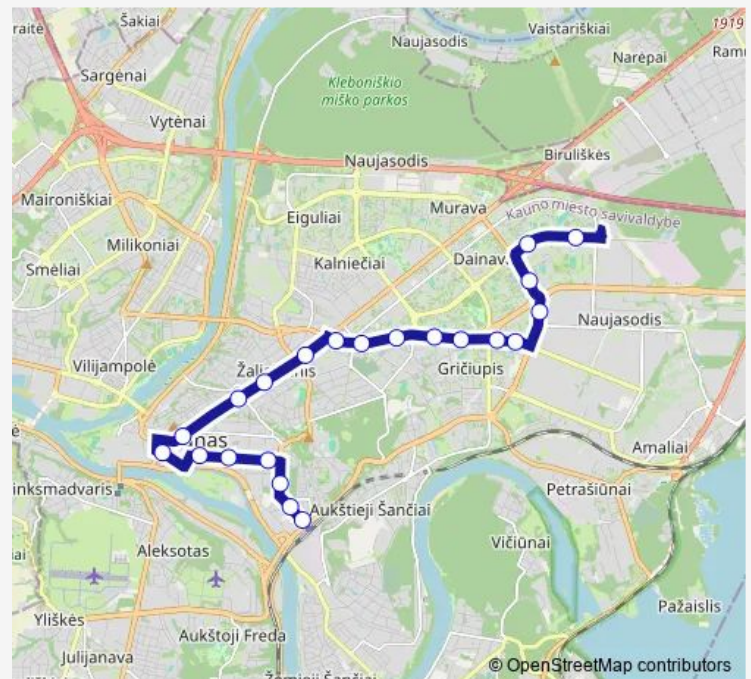

Dainų slėnis

Viadukas

Geležinkelio stotis

### Route schedule

Partizanų g. — Geležinkelio stotis

Monday 05:16-22:32

Tuesday 05:16-22:32

Wednesday 05:16-22:32

Thursday 05:16-22:32

Friday 05:16-22:32

Saturday 05:55-22:17

### Route info

Direction: Partizanų g.

Stops: 15

Trip Duration: 0 hour 24 min

15 — Partizanų g. - Centras

**Direction**

undefined — undefined

0 stops

## Route info

Direction: Geležinkelio stotis

Stops: 22

Trip Duration: 0 hour 35 min

15 Trolleybus time schedules and route maps are available in an offline PDF at [busmaps.com](https://busmaps.com). Use the [busmaps.com](https://busmaps.com) website to see live bus times, train schedule or subway schedule, and step-by-step directions for all public transit in Kaunas