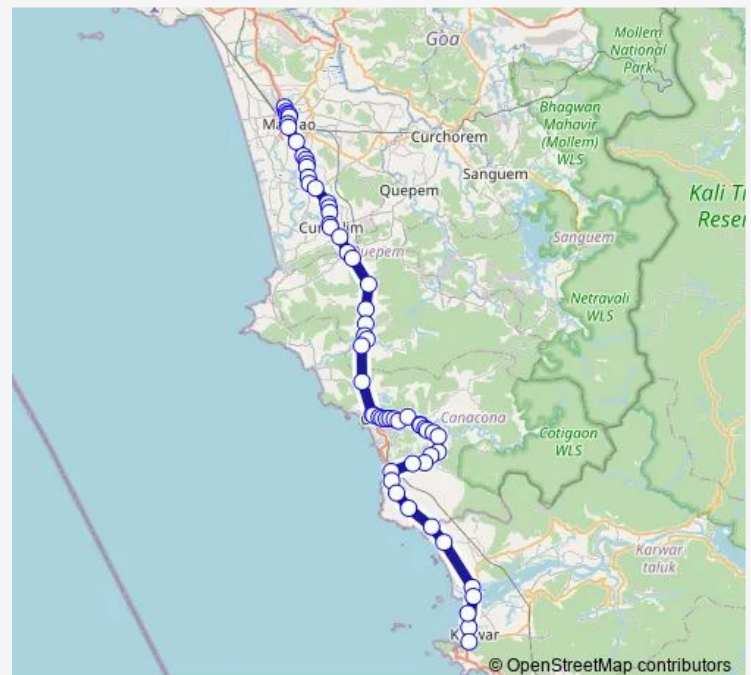

Thursday 08:10-15:10

Friday 08:10-15:10

Saturday 08:10-15:10

Sunday 08:10-15:10

Route info

Direction: Margao KTC Bus Stand

Stops: 60

Trip Duration: 2 hour 35 min

MRG121 — Margao - Karwar via Canacona

Balli

Balli Railway Station

Bendordem

Godeval

Paddi

Pisornem

Barcem Market

Tuesday 10:15-14:20

Wednesday 10:15-14:20

Thursday 10:15-14:20

Friday 10:15-14:20

Saturday 10:15-14:20

Sunday 10:15-14:20

Route info

Direction: Karwar Beach