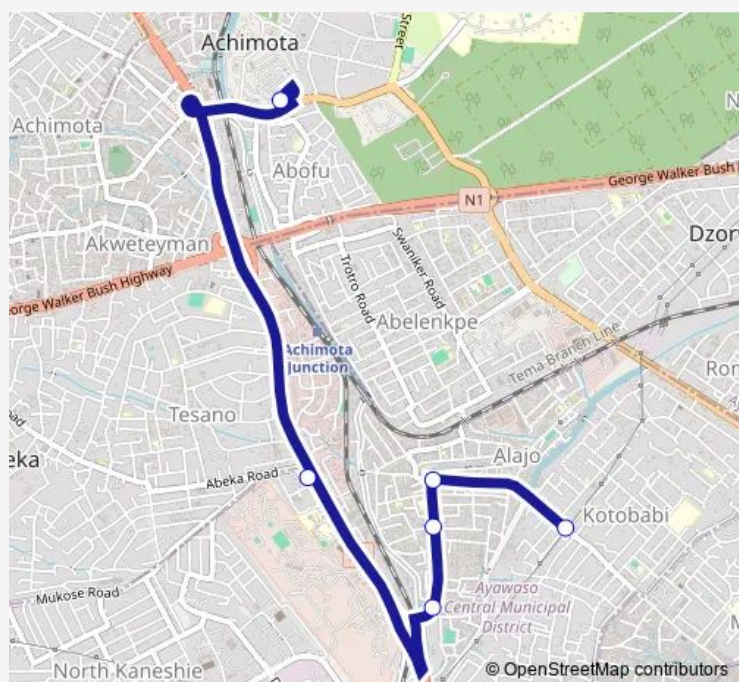

## Bus 096a Achimota Station to Kotobabi Down Station

[Go to website](#)

T-Junction 096

Terminal Kotobabi Down Station

### Route schedule

Terminal Achimota Station — Terminal Kotobabi Down Station

Monday 10:17

Tuesday 10:17

Wednesday 10:17

Thursday 10:17

Friday 10:17

Saturday 10:17

### Route info

Direction: Terminal Achimota Station

Stops: 6

Trip Duration: 0 hour 29 min

096a — Achimota Station to Kotobabi Down Station

096a Bus time schedules and route maps are available in an offline PDF at [busmaps.com](https://busmaps.com). Use the [busmaps.com](https://busmaps.com) website to see live bus times, train schedule or subway schedule, and step-by-step directions for all public transit in Accra