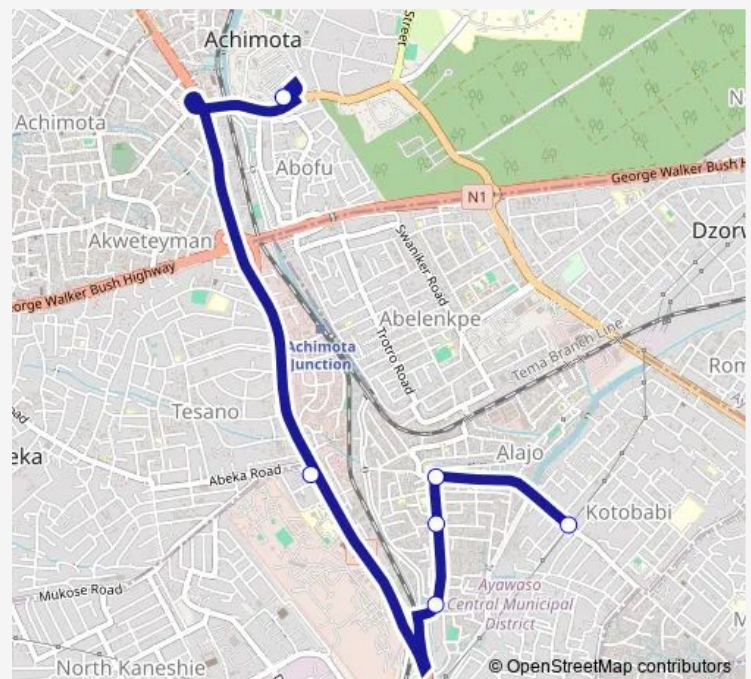

Bus 096A Achimota Station to Kotobabi Down Station

[Go to website](#)

Direction

Terminal Achimota Station — Terminal Kotobabi Down Station

6 stops

[Open route schedule](#)

Terminal Achimota Station

Abeka Junction

Market 224

Alajo Taxi Rank

T-Junction 096

Terminal Kotobabi Down Station

Route schedule

Terminal Achimota Station — Terminal Kotobabi Down Station

Monday 10:17

Tuesday 10:17

Wednesday 10:17

Thursday 10:17

Friday 10:17

Saturday 10:17

Sunday 10:17

Route info

Direction: Terminal Achimota Station

Stops: 6

Trip Duration: 0 hour 29 min

096A — Achimota Station to Kotobabi Down Station

096A Bus time schedules and route maps are available in an offline PDF at busmaps.com. Use the busmaps.com website to see live bus times, train schedule or subway schedule, and step-by-step directions for all public transit in Accra