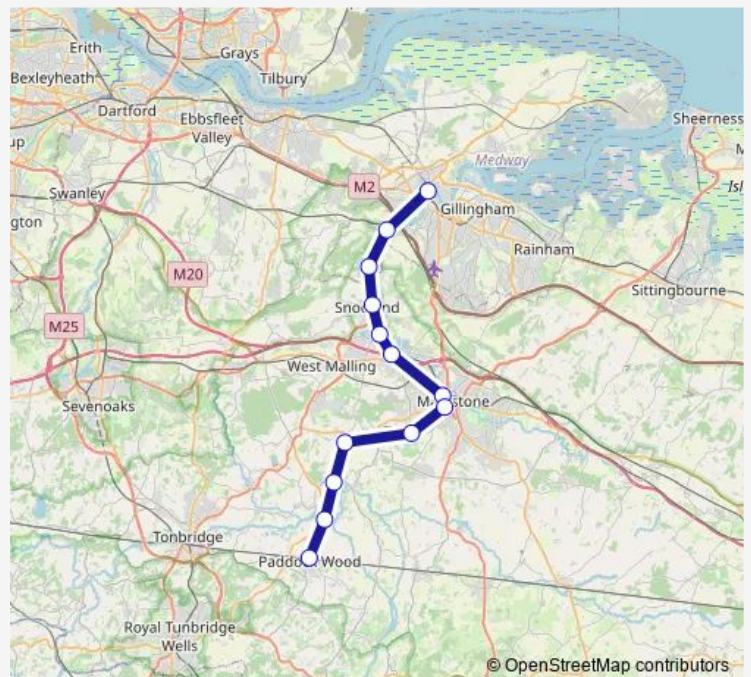

New Hythe

Aylesford

Maidstone Barracks

Maidstone West

East Farleigh

Wateringbury

Yalding

Beltring

### Route schedule

Strood — Paddock Wood

Monday 05:34-19:04

Tuesday 05:34-19:04

Wednesday 04:34-19:04

Thursday 04:34-19:04

Friday 04:34-19:04

Saturday —

### Route info

Direction: Strood

Stops: 13

Trip Duration: 0 hour 45 min

■ Se:Soo->Pdw — SE train service from SOO to Pdw

Se:Soo->Pdw Rail time schedules and route maps are available in an offline PDF at [busmaps.com](https://busmaps.com). Use the [busmaps.com](https://busmaps.com) website to see live bus times, train schedule or subway schedule, and step-by-step directions for all public transit in Maidstone