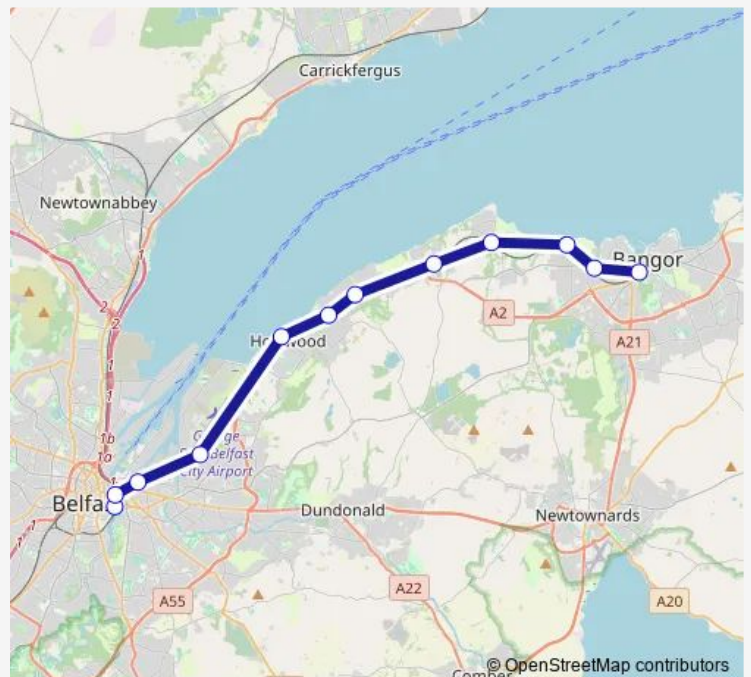

Rail 2_CL->BR Lanyon Place - Bangor

[Go to website](#)

Direction

Lanyon Place — Bangor

12 stops

[Open route schedule](#)

Lanyon Place

Lagan Junction

Titanic Quarter

Sydenham

Hollywood

Marino

Cultra

Seahill

Helen's Bay

Carnalea

Bangor West

Bangor

Route schedule

Lanyon Place — Bangor

Monday 07:30-18:35

Tuesday 07:30-18:35

Wednesday 07:30-18:35

Thursday 07:30-18:35

Friday 07:30-18:35

Saturday —

Sunday —

Route info

Direction: Lanyon Place

Stops: 12

Trip Duration: 0 hour 32 min

■ 2_CL->BR — Lanyon Place - Bangor