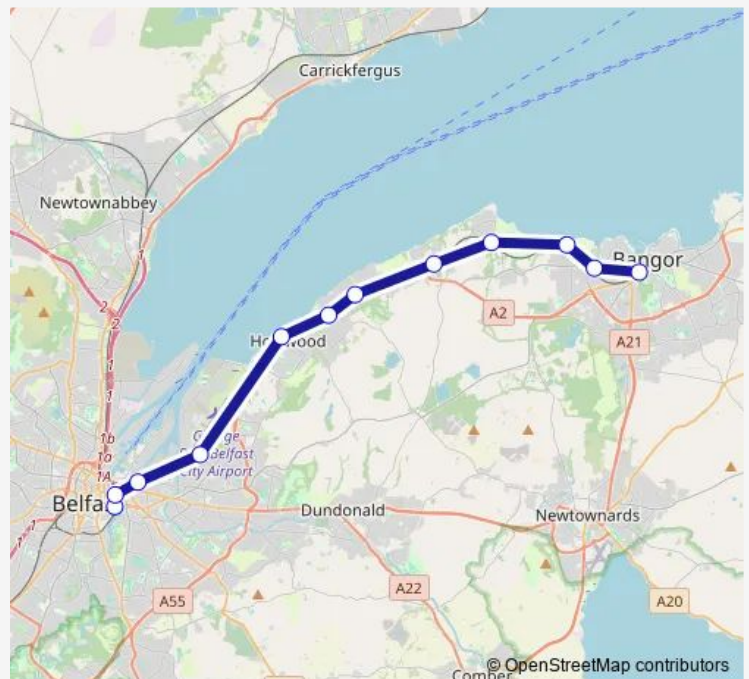

### Direction

Lanyon Place — Bangor

12 stops

[Open route schedule](#)

Lanyon Place

Lagan Junction

Titanic Quarter

Sydenham

Hollywood

Marino

Cultra

Seahill

Helen's Bay

Carnalea

Bangor West

Bangor

### Route schedule

Lanyon Place — Bangor

Monday 16:35-18:35

Tuesday 16:35-18:35

Wednesday 16:35-18:35

Thursday 16:35-18:35

Friday 16:35-18:35

Saturday —

### Route info

Direction: Lanyon Place

Stops: 12

Trip Duration: 0 hour 32 min

■ 2\_CL->BR — Lanyon Place - Bangor

2\_CL->BR Rail time schedules and route maps are available in an offline PDF at [busmaps.com](https://busmaps.com). Use the [busmaps.com](https://busmaps.com) website to see live bus times, train schedule or subway schedule, and step-by-step directions for all public transit in Belfast