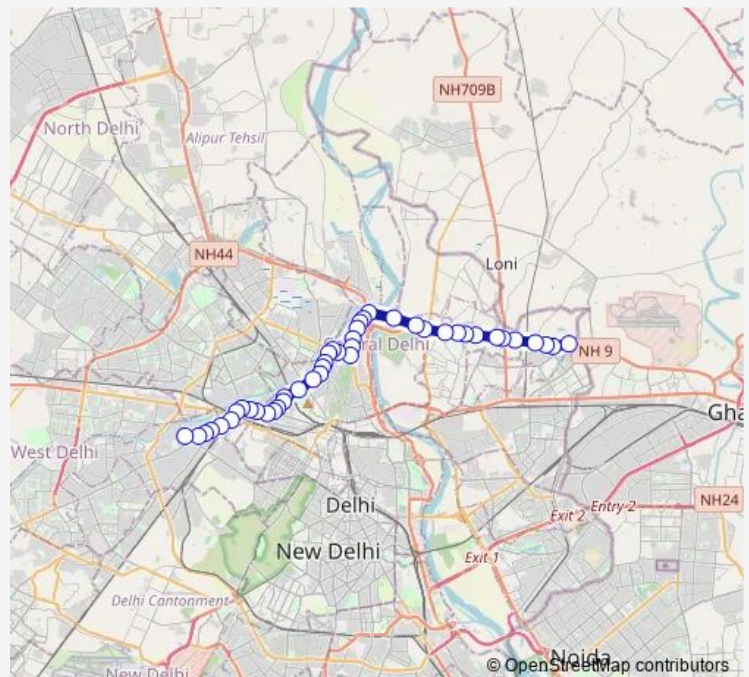

Bhajan Pura

Khajuri

Rajeev Nagar

Nanak Sar

Wazirabad Crossing

Nehru Vihar Crossing

P S Timarpur

Balak Ram Hospital

Thursday 06:42-21:36

Friday 06:42-21:36

Saturday 06:42-21:36

Sunday 06:42-21:36

Route info

Direction: Harsh Vihar

Stops: 44

Trip Duration: 1 hour 31 min