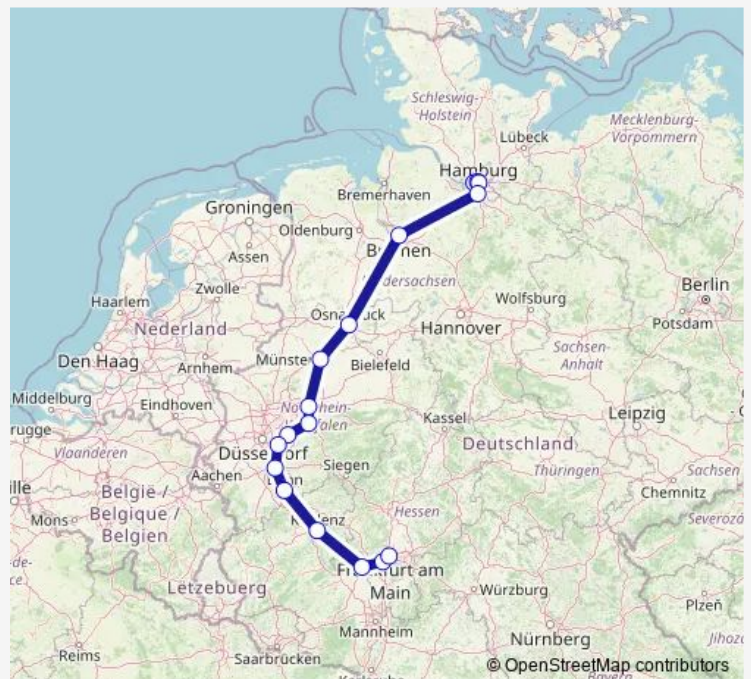

Monday 09:30

Tuesday 09:30

Wednesday 09:30

Thursday 09:30

Friday 09:30

Saturday 09:30

Sunday 09:30

Route info

Direction:

Stops: 0

Trip Duration: – min

ICE 925

Direction

Hamburg-Altona — Frankfurt(Main)Hbf

15 stops

[Open route schedule](#)

Hamburg-Altona

Hamburg Dammtor

Hamburg Hbf

Hamburg-Harburg

Bremen Hbf

Osnabrück Hbf

Münster(Westf)Hbf

Dortmund Hbf

Wednesday 09:30

Thursday 09:30

Friday 09:30

Saturday 09:30

Sunday 09:30

Route info

Direction: Hamburg-Altona

Stops: 17